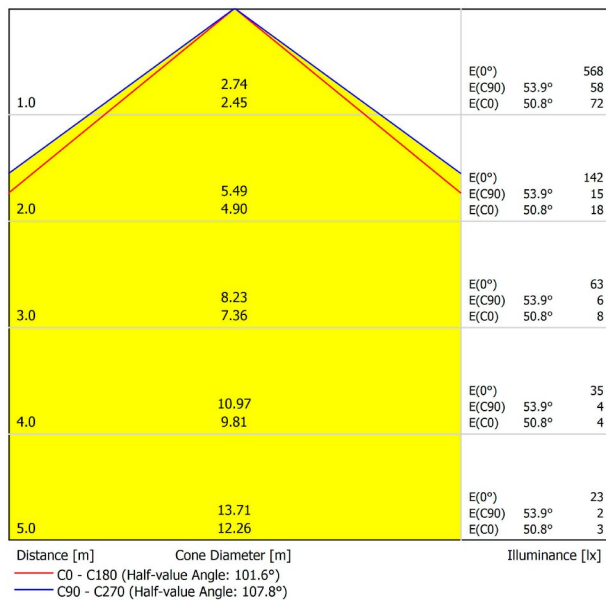

CONICAL DIAGRAM