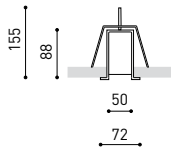

DIMENSIONS

ACCESSORIES

CUSTOM ACCESSORIES
(MANDATORY)

Name	FIFTY RECESSED CUSTOM 90 DIM DALI/PUSH 3000K NT
Reference	A2311121NT
Color	Textured black
RAL	9005
Category	CUSTOM SYSTEMS

LIGHTING INFORMATION

Light source	LED
Gross luminous flux	2190 Lm
Power	15,3 W
Power values of the system	17,39 W
Colour temperature	3000 K
Colour Rendering Index	CRI>90
Chromatic stability	Mac Adam Step 2
Light beam angle	102°
Lighting efficiency	70%
Efficacy	143 Lm/W
Current intensity	600 mA
Dimming	DALI / Push
Control through bluetooth	Please Consult
Driver	Included - Fast Connect
Electrical insulation class	⊕
Voltage	220 V/240 V
Frequency	50/60 Hz
Energy efficiency	A+
LED lifespan	L80B10 (Tc=80°C) >60.000h

OTHER DATA

Ingress Protection	IP20
Recess measurements	864 x 58 mm.
Diffuser included	Yes
Weight	3550 g.
Packaged weight	4990 g.
Packaging dimensions	Ø168 x 1020 mm.
Units per package	1
Materials	Aluminium / Polycarbonate

Fifty Custom, is Arkoslight's profile solution for surface, recessed, suspension or wall applications for lighting projects where a very specific length is required. A tailored suit.

POLAR DIAGRAM

CONICAL DIAGRAM

FIFTY 2 End Cap Kit Recessed	1050-00-20- WT NT
FIFTY Straight Joiner	1050-01-80
FIFTY Power Line	A231-00-00

COLOUR | WT □ RAL 9016 | NT ■ RAL 9005 |

MATERIAL |  AL |