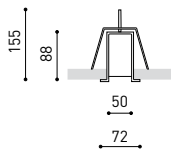

DIMENSIONS

ACCESSORIES

CUSTOM ACCESSORIES  
(MANDATORY)

Name	FIFTY RECESSED CUSTOM 90 DIM DALI/PUSH 4000K NT
Reference	A2311122NT
Color	Textured black
RAL	9005
Category	CUSTOM SYSTEMS

PRODUCT

Name	FIFTY RECESSED CUSTOM 90 DIM DALI/PUSH 4000K NT
Reference	A2311122NT
Color	Textured black
RAL	9005
Category	CUSTOM SYSTEMS

LIGHTING INFORMATION

Light source	LED
Gross luminous flux	2250 Lm
Power	15,3 W
Power values of the system	17,39 W
Colour temperature	4000 K
Colour Rendering Index	CRI>90
Chromatic stability	Mac Adam Step 2
Light beam angle	102°
Lighting efficiency	70%
Efficacy	147 Lm/W
Current intensity	600 mA
Dimming	DALI / Push
Control through bluetooth	Please Consult
Driver	Included - Fast Connect
Electrical insulation class	⊕
Voltage	220 V/240 V
Frequency	50/60 Hz
Energy efficiency	A+
LED lifespan	L80B10 (Tc=80°C) >60.000h

OTHER DATA

Ingress Protection	IP20
Recess measurements	864 x 58 mm.
Diffuser included	Yes
Weight	3550 g.
Packaged weight	4990 g.
Packaging dimensions	Ø168 x 1020 mm.
Units per package	1
Materials	Aluminium / Polycarbonate