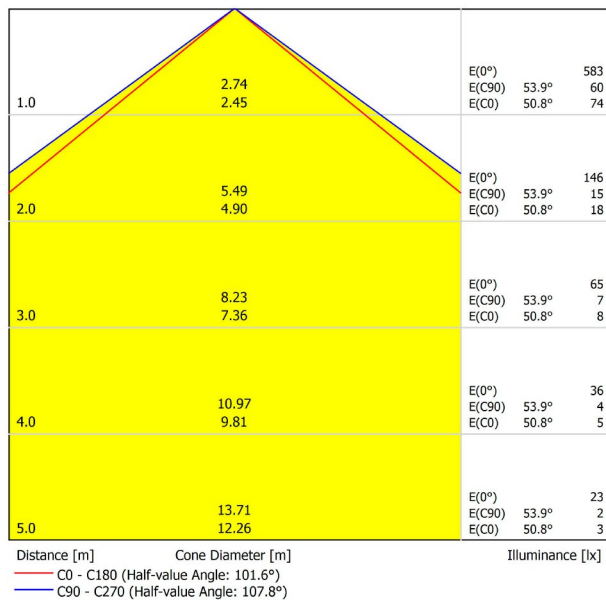

CONICAL DIAGRAM