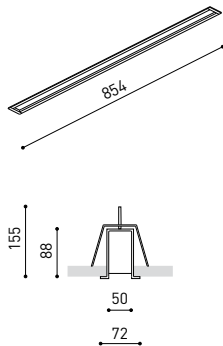

DIMENSIONS

ACCESSORIES

CUSTOM ACCESSORIES
(MANDATORY)

Name	FIFTY RECESSED CUSTOM 90 DIM DALI/PUSH 4000K WT
Reference	A2311122WT
Color	Textured white
RAL	9016
Category	CUSTOM SYSTEMS

LIGHTING INFORMATION

Light source	LED
Gross luminous flux	2250 Lm
Power	15,3 W
Power values of the system	17,39 W
Colour temperature	4000 K
Colour Rendering Index	CRI>90
Chromatic stability	Mac Adam Step 2
Light beam angle	102°
Lighting efficiency	70%
Efficacy	147 Lm/W
Current intensity	600 mA
Dimming	DALI / Push
Control through bluetooth	Please Consult
Driver	Included - Fast Connect
Electrical insulation class	⊕
Voltage	220 V/240 V
Frequency	50/60 Hz
Energy efficiency	A+
LED lifespan	L80B10 (Tc=80°C) >60.000h

OTHER DATA

Ingress Protection	IP20
Recess measurements	864 x 58 mm.
Diffuser included	Yes
Weight	3550 g.
Packaged weight	4990 g.
Packaging dimensions	Ø168 x 1020 mm.
Units per package	1
Materials	Aluminium / Polycarbonate

Fifty Custom, is Arkoslight's profile solution for surface, recessed, suspension or wall applications for lighting projects where a very specific length is required. A tailored suit.

POLAR DIAGRAM

CONICAL DIAGRAM

FIFTY 2 End Cap Kit Recessed	1050-00-20- WT NT
FIFTY Straight Joiner	1050-01-80
FIFTY Power Line	A231-00-00

COLOUR | WT □ RAL 9016 | NT ■ RAL 9005 |

MATERIAL |  AL |