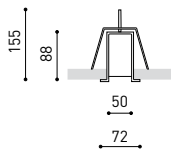

DIMENSIONS

ACCESSORIES

CUSTOM ACCESSORIES
(MANDATORY)

Name	FIFTY RECESSED CUSTOM 120 3000K NT
Reference	A2311211NT
Color	Textured black
RAL	9005
Category	CUSTOM SYSTEMS

PRODUCT

FIFTY RECESSED CUSTOM 120 3000K NT
A2311211NT
Textured black
9005
CUSTOM SYSTEMS

LIGHTING INFORMATION

Light source	LED
Gross luminous flux	2920 Lm
Power	20,4 W
Power values of the system	24,00 W
Colour temperature	3000 K
Colour Rendering Index	CRI>90
Chromatic stability	Mac Adam Step 2
Light beam angle	102°
Lighting efficiency	70%
Efficacy	143 Lm/W
Current intensity	600 mA
Control through bluetooth	Please Consult
Driver	Included - Fast Connect
Electrical insulation class	⊕
Voltage	220 V/240 V
Frequency	50/60 Hz
Energy efficiency	A+
LED lifespan	L80B10 (Tc=80°C) >60.000h

OTHER DATA

Ingress Protection	IP20
Recess measurements	1148 × 58 mm.
Diffuser included	Yes
Weight	4730 g.
Packaged weight	6440 g.
Packaging dimensions	Ø168 × 1305 mm.
Units per package	1
Materials	Aluminium / Polycarbonate

Fifty Custom, is Arkoslight's profile solution for surface, recessed, suspension or wall applications for lighting projects where a very specific length is required. A tailored suit.