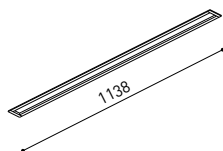

DIMENSIONS

ACCESSORIES

CUSTOM ACCESSORIES
(MANDATORY)

Name	FIFTY RECESSED CUSTOM 120 3000K NT
Reference	A2311211NT
Color	Textured black
RAL	9005
Category	CUSTOM SYSTEMS

PRODUCT

FIFTY RECESSED CUSTOM 120 3000K NT
A2311211NT
Textured black
9005
CUSTOM SYSTEMS

LIGHTING INFORMATION

Light source	LED
Gross luminous flux	2920 Lm
Power	20,4 W
Power values of the system	24,00 W
Colour temperature	3000 K
Colour Rendering Index	CRI>90
Chromatic stability	Mac Adam Step 2
Light beam angle	102°
Lighting efficiency	70%
Efficacy	143 Lm/W
Current intensity	600 mA
Control through bluetooth	Please Consult
Driver	Included - Fast Connect
Electrical insulation class	⊕
Voltage	220 V/240 V
Frequency	50/60 Hz
Energy efficiency	A+
LED lifespan	L80B10 (Tc=80°C) >60.000h

OTHER DATA

Ingress Protection	IP20
Recess measurements	1148 × 58 mm.
Diffuser included	Yes
Weight	4730 g.
Packaged weight	6440 g.
Packaging dimensions	Ø168 × 1305 mm.
Units per package	1
Materials	Aluminium / Polycarbonate

Fifty Custom, is Arkoslight's profile solution for surface, recessed, suspension or wall applications for lighting projects where a very specific length is required. A tailored suit.