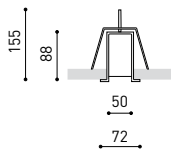

DIMENSIONS

ACCESSORIES

CUSTOM ACCESSORIES
(MANDATORY)

Name	FIFTY RECESSED CUSTOM 120 3000K WT
Reference	A2311211WT
Color	Textured white
RAL	9016
Category	CUSTOM SYSTEMS

LIGHTING INFORMATION

Light source	LED
Gross luminous flux	2920 Lm
Power	20,4 W
Power values of the system	24,00 W
Colour temperature	3000 K
Colour Rendering Index	CRI>90
Chromatic stability	Mac Adam Step 2
Light beam angle	102°
Lighting efficiency	70%
Efficacy	143 Lm/W
Current intensity	600 mA
Control through bluetooth	Please Consult
Driver	Included - Fast Connect
Electrical insulation class	⊕
Voltage	220 V/240 V
Frequency	50/60 Hz
Energy efficiency	A+
LED lifespan	L80B10 (Tc=80°C) >60.000h

OTHER DATA

Ingress Protection	IP20
Recess measurements	1148 × 58 mm.
Diffuser included	Yes
Weight	4730 g.
Packaged weight	6440 g.
Packaging dimensions	Ø168 × 1305 mm.
Units per package	1
Materials	Aluminium / Polycarbonate

Fifty Custom, is Arkoslight's profile solution for surface, recessed, suspension or wall applications for lighting projects where a very specific length is required. A tailored suit.

POLAR DIAGRAM

CONICAL DIAGRAM

FIFTY 2 End Cap Kit Recessed	1050-00-20- WT NT
FIFTY Straight Joiner	1050-01-80
FIFTY Power Line	A231-00-00

COLOUR | WT □ RAL 9016 | NT ■ RAL 9005 |

MATERIAL |  AL |