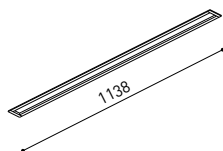

DIMENSIONS

ACCESSORIES

CUSTOM ACCESSORIES
(MANDATORY)

Name	FIFTY RECESSED CUSTOM 120 3000K WT
Reference	A2311211WT
Color	Textured white
RAL	9016
Category	CUSTOM SYSTEMS

LIGHTING INFORMATION

Light source	LED
Gross luminous flux	2920 Lm
Power	20,4 W
Power values of the system	24,00 W
Colour temperature	3000 K
Colour Rendering Index	CRI>90
Chromatic stability	Mac Adam Step 2
Light beam angle	102°
Lighting efficiency	70%
Efficacy	143 Lm/W
Current intensity	600 mA
Control through bluetooth	Please Consult
Driver	Included - Fast Connect
Electrical insulation class	⊕
Voltage	220 V/240 V
Frequency	50/60 Hz
Energy efficiency	A+
LED lifespan	L80B10 (Tc=80°C) >60.000h

OTHER DATA

Ingress Protection	IP20
Recess measurements	1148 × 58 mm.
Diffuser included	Yes
Weight	4730 g.
Packaged weight	6440 g.
Packaging dimensions	Ø168 × 1305 mm.
Units per package	1
Materials	Aluminium / Polycarbonate

Fifty Custom, is Arkoslight's profile solution for surface, recessed, suspension or wall applications for lighting projects where a very specific length is required. A tailored suit.

POLAR DIAGRAM

CONICAL DIAGRAM

FIFTY 2 End Cap Kit Recessed	1050-00-20- WT NT
FIFTY Straight Joiner	1050-01-80
FIFTY Power Line	A231-00-00

COLOUR | WT □ RAL 9016 | NT ■ RAL 9005 |

MATERIAL |  AL |