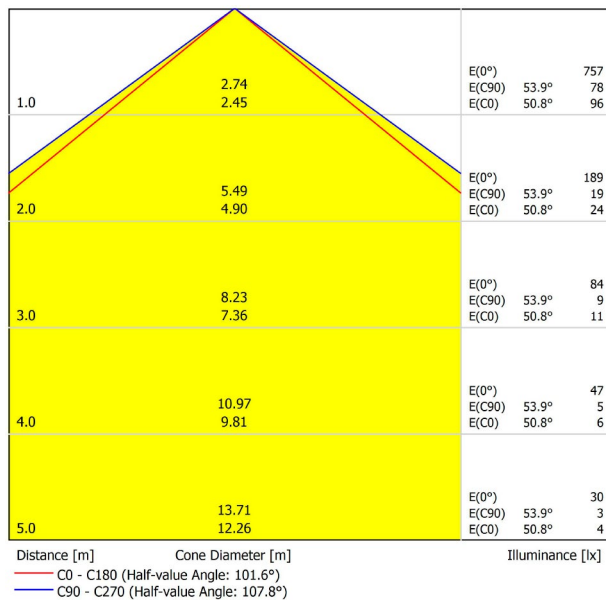

CONICAL DIAGRAM