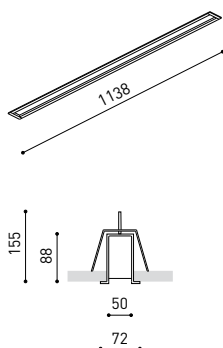

DIMENSIONS

ACCESSORIES

CUSTOM ACCESSORIES  
(MANDATORY)

Name	FIFTY RECESSED CUSTOM 120 4000K WT
Reference	A2311212WT
Color	Textured white
RAL	9016
Category	CUSTOM SYSTEMS

PRODUCT

FIFTY RECESSED CUSTOM 120 4000K WT  
A2311212WT  
Textured white  
9016  
CUSTOM SYSTEMS

LIGHTING INFORMATION

Light source	LED
Gross luminous flux	3000 Lm
Power	20,4 W
Power values of the system	24,00 W
Colour temperature	4000 K
Colour Rendering Index	CRI>90
Chromatic stability	Mac Adam Step 2
Light beam angle	102°
Lighting efficiency	70%
Efficacy	147 Lm/W
Current intensity	600 mA
Control through bluetooth	Please Consult
Driver	Included - Fast Connect
Electrical insulation class	⊕
Voltage	220 V/240 V
Frequency	50/60 Hz
Energy efficiency	A+
LED lifespan	L80B10 (Tc=80°C) >60.000h

OTHER DATA

Ingress Protection	IP20
Recess measurements	1148 × 58 mm.
Diffuser included	Yes
Weight	4730 g.
Packaged weight	6440 g.
Packaging dimensions	Ø168 × 1305 mm.
Units per package	1
Materials	Aluminium / Polycarbonate

FIFTY 2 End Cap Kit Recessed	1050-00-20-   WT   NT
FIFTY Straight Joiner	1050-01-80
FIFTY Power Line	A231-00-00

COLOUR | WT □ RAL 9016 | NT ■ RAL 9005 |

MATERIAL |  AL |