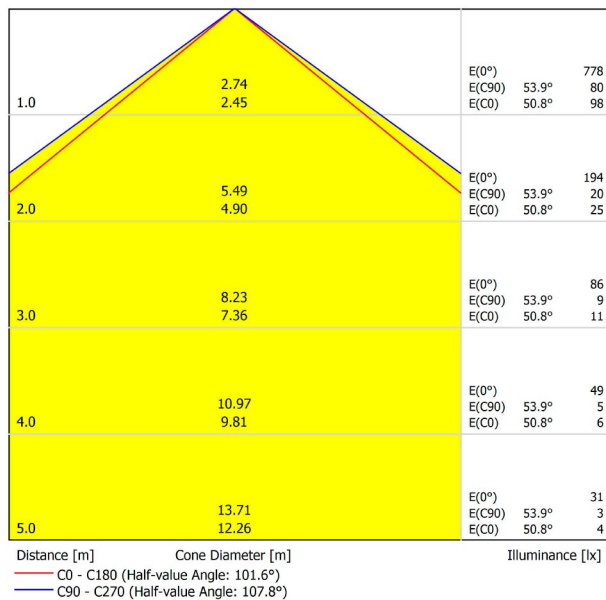

CONICAL DIAGRAM