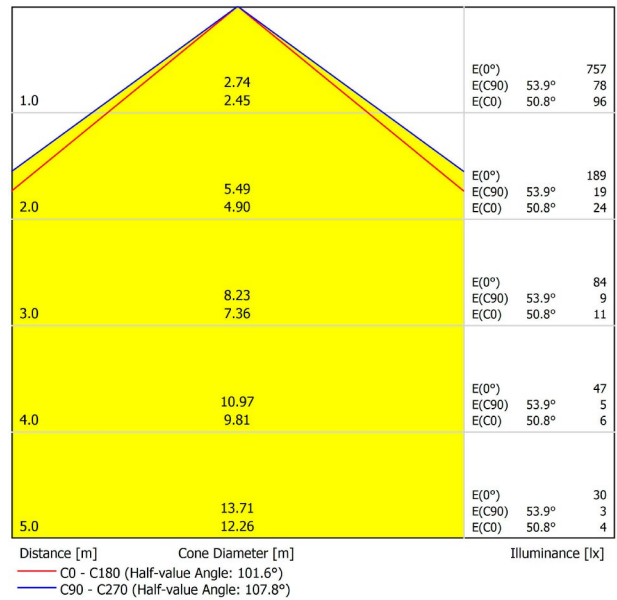

CONICAL DIAGRAM