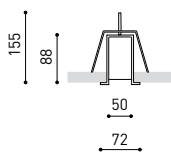

DIMENSIONS

ACCESSORIES

CUSTOM ACCESSORIES
(MANDATORY)

Name	FIFTY RECESSED CUSTOM 120 DIM DALI/PUSH 3000K NT
Reference	A2311221NT
Color	Textured black
RAL	9005
Category	CUSTOM SYSTEMS

PRODUCT

Name	FIFTY RECESSED CUSTOM 120 DIM DALI/PUSH 3000K NT
Reference	A2311221NT
Color	Textured black
RAL	9005
Category	CUSTOM SYSTEMS

LIGHTING INFORMATION

Light source	LED
Gross luminous flux	2920 Lm
Power	20,4 W
Power values of the system	23,18 W
Colour temperature	3000 K
Colour Rendering Index	CRI>90
Chromatic stability	Mac Adam Step 2
Light beam angle	102°
Lighting efficiency	70%
Efficacy	143 Lm/W
Current intensity	600 mA
Dimming	DALI / Push
Control through bluetooth	Please Consult
Driver	Included - Fast Connect
Electrical insulation class	⊕
Voltage	220 V/240 V
Frequency	50/60 Hz
Energy efficiency	A+
LED lifespan	L80B10 (Tc=80°C) >60.000h

OTHER DATA

Ingress Protection	IP20
Recess measurements	1148 x 58 mm.
Diffuser included	Yes
Weight	4730 g.
Packaged weight	6440 g.
Packaging dimensions	Ø168 x 1305 mm.
Units per package	1
Materials	Aluminium / Polycarbonate