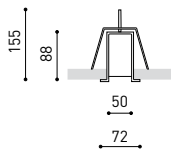

DIMENSIONS

ACCESSORIES

CUSTOM ACCESSORIES
(MANDATORY)

Name	FIFTY RECESSED CUSTOM 120 DIM DALI/PUSH 3000K WT
Reference	A2311221WT
Color	Textured white
RAL	9016
Category	CUSTOM SYSTEMS

PRODUCT

Name	FIFTY RECESSED CUSTOM 120 DIM DALI/PUSH 3000K WT
Reference	A2311221WT
Color	Textured white
RAL	9016
Category	CUSTOM SYSTEMS

LIGHTING INFORMATION

Light source	LED
Gross luminous flux	2920 Lm
Power	20,4 W
Power values of the system	23,18 W
Colour temperature	3000 K
Colour Rendering Index	CRI>90
Chromatic stability	Mac Adam Step 2
Light beam angle	102°
Lighting efficiency	70%
Efficacy	143 Lm/W
Current intensity	600 mA
Dimming	DALI / Push
Control through bluetooth	Please Consult
Driver	Included - Fast Connect
Electrical insulation class	⊕
Voltage	220 V/240 V
Frequency	50/60 Hz
Energy efficiency	A+
LED lifespan	L80B10 (Tc=80°C) >60.000h

OTHER DATA

Ingress Protection	IP20
Recess measurements	1148 x 58 mm.
Diffuser included	Yes
Weight	4730 g.
Packaged weight	6440 g.
Packaging dimensions	Ø168 x 1305 mm.
Units per package	1
Materials	Aluminium / Polycarbonate