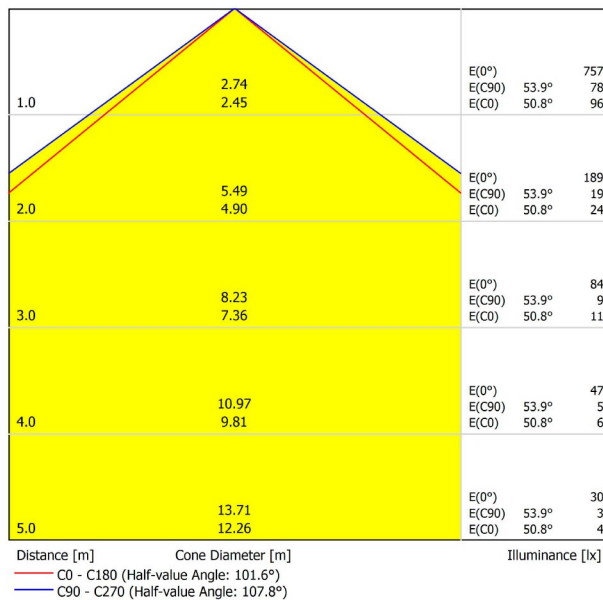

CONICAL DIAGRAM