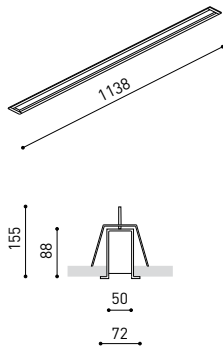

DIMENSIONS

ACCESSORIES

CUSTOM ACCESSORIES
(MANDATORY)

Name	FIFTY RECESSED CUSTOM 120 DIM DALI/PUSH 4000K NT
Reference	A2311222NT
Color	Textured black
RAL	9005
Category	CUSTOM SYSTEMS

PRODUCT

Name	FIFTY RECESSED CUSTOM 120 DIM DALI/PUSH 4000K NT
Reference	A2311222NT
Color	Textured black
RAL	9005
Category	CUSTOM SYSTEMS

LIGHTING INFORMATION

Light source	LED
Gross luminous flux	3000 Lm
Power	20,4 W
Power values of the system	23,18 W
Colour temperature	4000 K
Colour Rendering Index	CRI>90
Chromatic stability	Mac Adam Step 2
Light beam angle	102°
Lighting efficiency	70%
Efficacy	147 Lm/W
Current intensity	600 mA
Dimming	DALI / Push
Control through bluetooth	Please Consult
Driver	Included - Fast Connect
Electrical insulation class	⊕
Voltage	220 V/240 V
Frequency	50/60 Hz
Energy efficiency	A+
LED lifespan	L80B10 (Tc=80°C) >60.000h

OTHER DATA

Ingress Protection	IP20
Recess measurements	1148 x 58 mm.
Diffuser included	Yes
Weight	4730 g.
Packaged weight	6440 g.
Packaging dimensions	Ø168 x 1305 mm.
Units per package	1
Materials	Aluminium / Polycarbonate

Fifty Custom, is Arkoslight's profile solution for surface, recessed, suspension or wall applications for lighting projects where a very specific length is required. A tailored suit.

POLAR DIAGRAM

CONICAL DIAGRAM