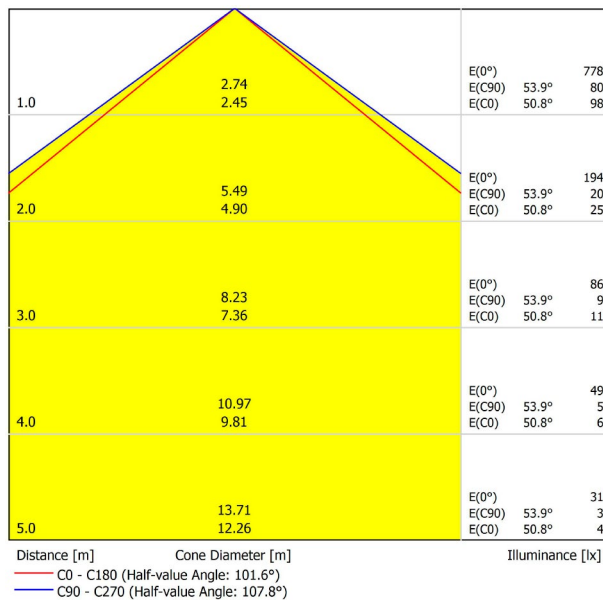

CONICAL DIAGRAM