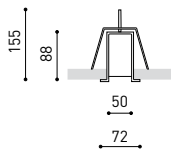

DIMENSIONS

ACCESSORIES

CUSTOM ACCESSORIES
(MANDATORY)

Name	FIFTY RECESSED CUSTOM 150 3000K NT
Reference	A2311311NT
Color	Textured black
RAL	9005
Category	CUSTOM SYSTEMS

PRODUCT

FIFTY RECESSED CUSTOM 150 3000K NT
A2311311NT
Textured black
9005
CUSTOM SYSTEMS

LIGHTING INFORMATION

Light source	LED
Gross luminous flux	3650 Lm
Power	25,5 W
Power values of the system	30,00 W
Colour temperature	3000 K
Colour Rendering Index	CRI>90
Chromatic stability	Mac Adam Step 2
Light beam angle	102°
Lighting efficiency	70%
Efficacy	143 Lm/W
Current intensity	600 mA
Control through bluetooth	Please Consult
Driver	Included - Fast Connect
Electrical insulation class	⊕
Voltage	220 V/240 V
Frequency	50/60 Hz
Energy efficiency	A+
LED lifespan	L80B10 (Tc=80°C) >60.000h

OTHER DATA

Ingress Protection	IP20
Recess measurements	1432 × 58 mm.
Diffuser included	Yes
Weight	5920 g.
Packaged weight	8170 g.
Packaging dimensions	Ø168 × 1590 mm.
Units per package	1
Materials	Aluminium / Polycarbonate

Fifty Custom, is Arkoslight's profile solution for surface, recessed, suspension or wall applications for lighting projects where a very specific length is required. A tailored suit.