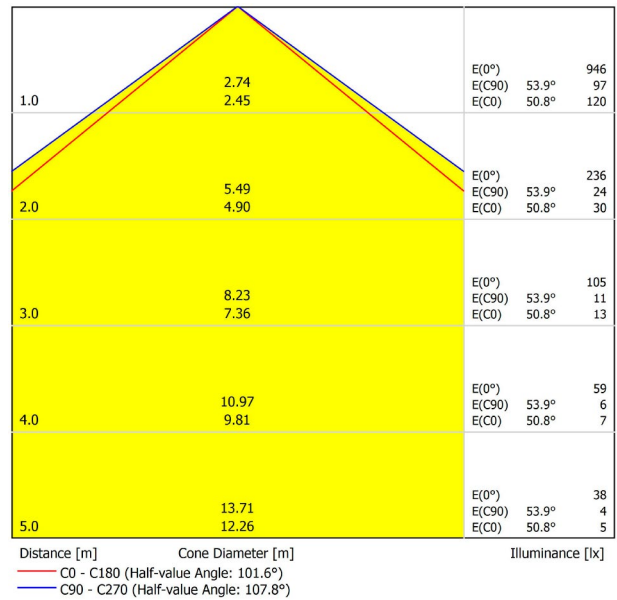

CONICAL DIAGRAM