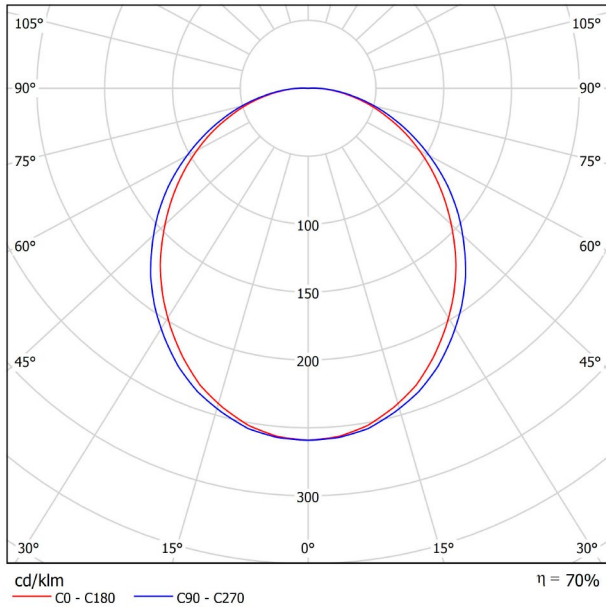

POLAR DIAGRAM