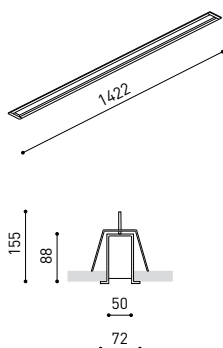

DIMENSIONS

ACCESSORIES

CUSTOM ACCESSORIES
(MANDATORY)

| | |
|-----------|------------------------------------|
| Name | FIFTY RECESSED CUSTOM 150 4000K WT |
| Reference | A2311312WT |
| Color | Textured white |
| RAL | 9016 |
| Category | CUSTOM SYSTEMS |

PRODUCT

FIFTY RECESSED CUSTOM 150 4000K WT
A2311312WT
Textured white
9016
CUSTOM SYSTEMS

LIGHTING INFORMATION

| | |
|-----------------------------|---------------------------|
| Light source | LED |
| Gross luminous flux | 3750 Lm |
| Power | 25,5 W |
| Power values of the system | 30,00 W |
| Colour temperature | 4000 K |
| Colour Rendering Index | CRI>90 |
| Chromatic stability | Mac Adam Step 2 |
| Light beam angle | 102° |
| Lighting efficiency | 70% |
| Efficacy | 147 Lm/W |
| Current intensity | 600 mA |
| Control through bluetooth | Please Consult |
| Driver | Included - Fast Connect |
| Electrical insulation class | ⊕ |
| Voltage | 220 V/240 V |
| Frequency | 50/60 Hz |
| Energy efficiency | A+ |
| LED lifespan | L80B10 (Tc=80°C) >60.000h |

OTHER DATA

| | |
|----------------------|---------------------------|
| Ingress Protection | IP20 |
| Recess measurements | 1432 × 58 mm. |
| Diffuser included | Yes |
| Weight | 5920 g. |
| Packaged weight | 8170 g. |
| Packaging dimensions | Ø168 × 1590 mm. |
| Units per package | 1 |
| Materials | Aluminium / Polycarbonate |

| | |
|------------------------------|-----------------------|
| FIFTY 2 End Cap Kit Recessed | 1050-00-20- WT NT |
| FIFTY Straight Joiner | 1050-01-80 |
| FIFTY Power Line | A231-00-00 |

COLOUR | WT □ RAL 9016 | NT ■ RAL 9005 |