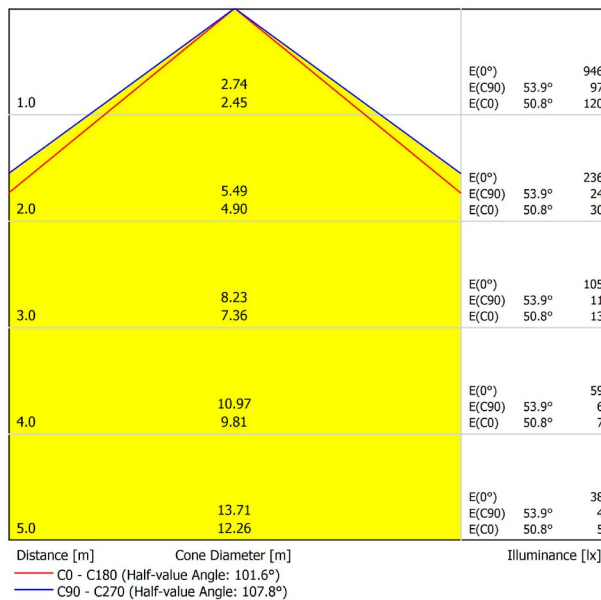

CONICAL DIAGRAM