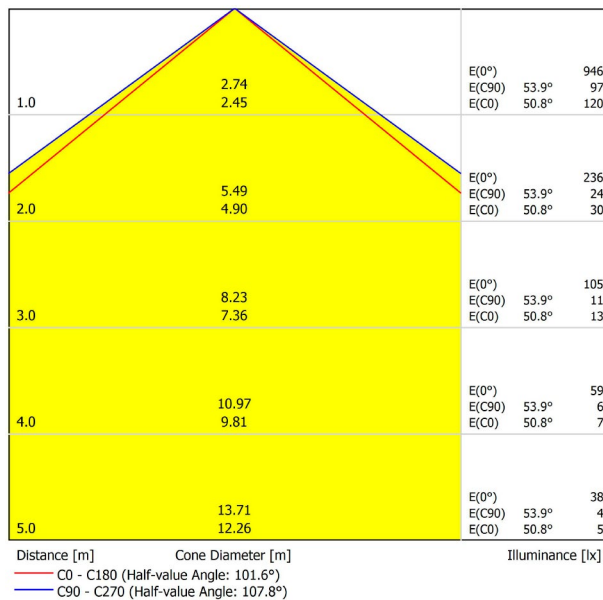

CONICAL DIAGRAM