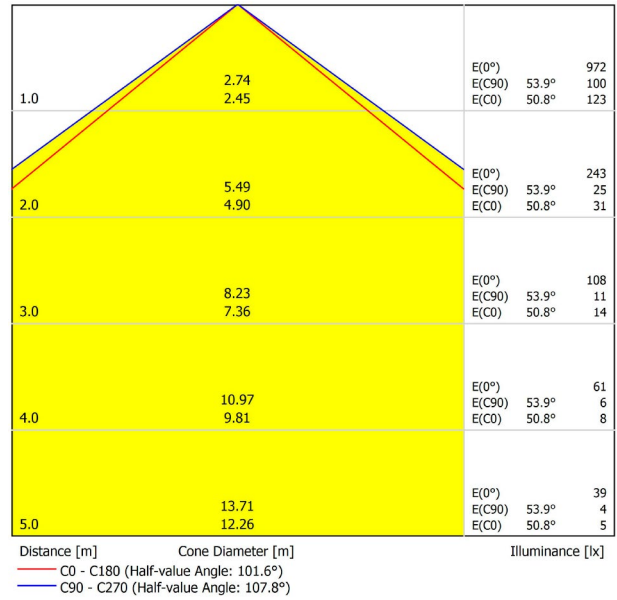

CONICAL DIAGRAM