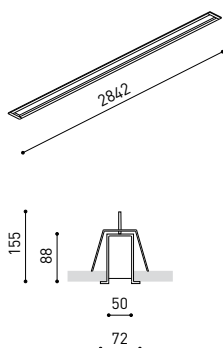

DIMENSIONS

ACCESSORIES

CUSTOM ACCESSORIES
(MANDATORY)

Name	FIFTY RECESSED CUSTOM 300 4000K NT
Reference	A2311412NT
Color	Textured black
RAL	9005
Category	CUSTOM SYSTEMS

PRODUCT

FIFTY RECESSED CUSTOM 300 4000K NT
A2311412NT
Textured black
9005
CUSTOM SYSTEMS

LIGHTING INFORMATION

Light source	LED
Gross luminous flux	7500 Lm
Power	51 W
Power values of the system	60,00 W
Colour temperature	4000 K
Colour Rendering Index	CRI>90
Chromatic stability	Mac Adam Step 2
Light beam angle	102°
Lighting efficiency	70%
Efficacy	147 Lm/W
Current intensity	600 mA
Control through bluetooth	Please Consult
Driver	Included - Fast Connect
Electrical insulation class	⊕
Voltage	220 V/240 V
Frequency	50/60 Hz
Energy efficiency	A+
LED lifespan	L80B10 (Tc=80°C) >60.000h

OTHER DATA

Ingress Protection	IP20
Recess measurements	2852 × 58 mm.
Diffuser included	Yes
Weight	11830 g.
Packaged weight	16230 g.
Packaging dimensions	Ø168 × 3005 mm.
Units per package	1
Materials	Aluminium / Polycarbonate

Fifty Custom, is Arkoslight's profile solution for surface, recessed, suspension or wall applications for lighting projects where a very specific length is required. A tailored suit.