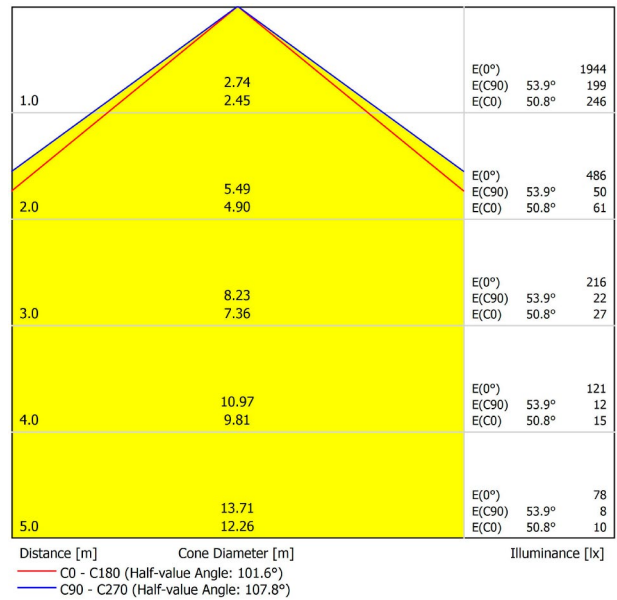

CONICAL DIAGRAM