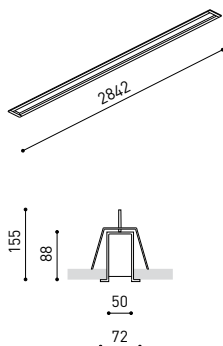

DIMENSIONS

ACCESSORIES

CUSTOM ACCESSORIES
(MANDATORY)

Name	FIFTY RECESSED CUSTOM 300 4000K WT
Reference	A2311412WT
Color	Textured white
RAL	9016
Category	CUSTOM SYSTEMS

PRODUCT

FIFTY RECESSED CUSTOM 300 4000K WT
A2311412WT
Textured white
9016
CUSTOM SYSTEMS

LIGHTING INFORMATION

Light source	LED
Gross luminous flux	7500 Lm
Power	51 W
Power values of the system	60,00 W
Colour temperature	4000 K
Colour Rendering Index	CRI>90
Chromatic stability	Mac Adam Step 2
Light beam angle	102°
Lighting efficiency	70%
Efficacy	147 Lm/W
Current intensity	600 mA
Control through bluetooth	Please Consult
Driver	Included - Fast Connect
Electrical insulation class	⊕
Voltage	220 V/240 V
Frequency	50/60 Hz
Energy efficiency	A+
LED lifespan	L80B10 (Tc=80°C) >60.000h

OTHER DATA

Ingress Protection	IP20
Recess measurements	2852 × 58 mm.
Diffuser included	Yes
Weight	11830 g.
Packaged weight	16230 g.
Packaging dimensions	Ø168 × 3005 mm.
Units per package	1
Materials	Aluminium / Polycarbonate

FIFTY 2 End Cap Kit Recessed	1050-00-20- WT NT
FIFTY Straight Joiner	1050-01-80
FIFTY Power Line	A231-00-00

COLOUR | WT □ RAL 9016 | NT ■ RAL 9005 |

MATERIAL |  AL |