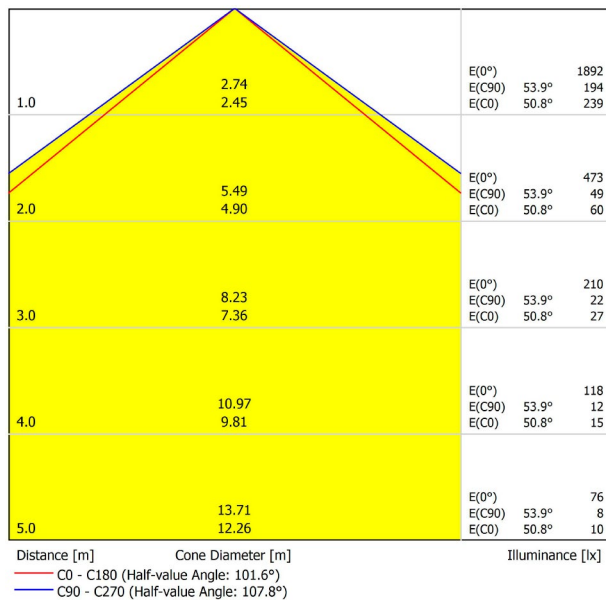

CONICAL DIAGRAM