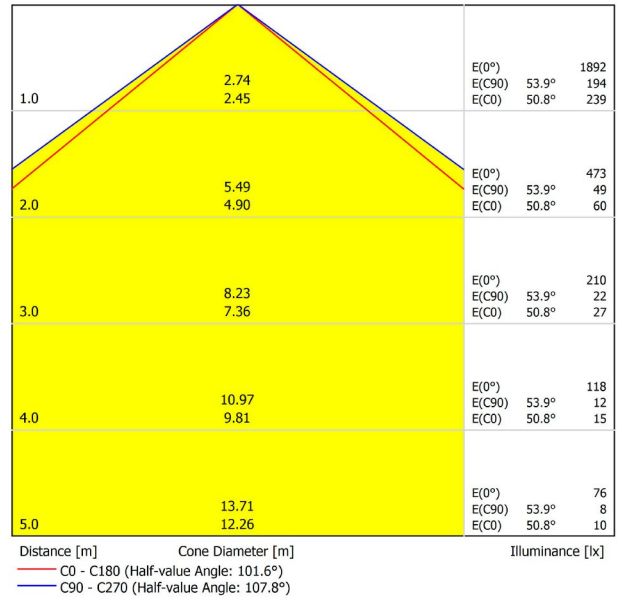

CONICAL DIAGRAM