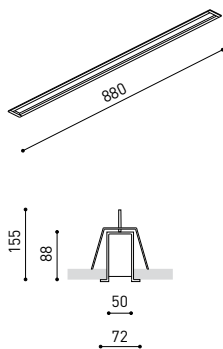

DIMENSIONS

Name	FIFTY RECESSED 90 3000K NT
Reference	A2310111NT
Color	Textured black
RAL	9005
Category	CEILING RECESSED
PRODUCT	
Light source	LED
Gross luminous flux	2190 Lm
Power	15,3 W
Power values of the system	18,00 W
Colour temperature	3000 K
Colour Rendering Index	CRI>90
Chromatic stability	Mac Adam Step 2
Light beam angle	102°
Lighting efficiency	70%
Efficacy	143 Lm/W
Current intensity	600 mA
Control through bluetooth	Please Consult
Driver	Included
Electrical insulation class	⊕
Voltage	220 V/240 V
Frequency	50/60 Hz
Energy efficiency	A+
LED lifespan	L80B10 (Tc=80°C) >60.000h
LIGHTING INFORMATION	
Ingress Protection	IP20
Recess measurements	864 × 58 mm.
Diffuser included	Yes
Weight	3550 g.
Packaged weight	4990 g.
Packaging dimensions	Ø168 × 1020 mm.
Units per package	1
Materials	Aluminium / Polycarbonate
OTHER DATA	

Fifty is the recessed LED profile of Arkoslight. Fifty, also available in trimless version, it's ideal for longitudinal lighting solutions, where its diffuser contributes to light up in a functional way. On the whole, this profile is capable of assuming the task of highlighting the different lines, volumes or lanes which are defined in the architecture of spaces.

POLAR DIAGRAM

CONICAL DIAGRAM