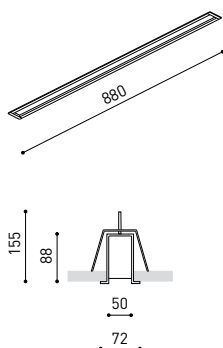

DIMENSIONS

Name	FIFTY RECESSED 90 DIM DALI/PUSH 3000K WT
Reference	A2310121WT
Color	Textured white
RAL	9006
Category	CEILING RECESSED

PRODUCT

Name	FIFTY RECESSED 90 DIM DALI/PUSH 3000K WT
Reference	A2310121WT
Color	Textured white
RAL	9006
Category	CEILING RECESSED

LIGHTING INFORMATION

Light source	LED
Gross luminous flux	2190 Lm
Power	15,3 W
Power values of the system	17,39 W
Colour temperature	3000 K
Colour Rendering Index	CRI>90
Chromatic stability	Mac Adam Step 2
Light beam angle	102°
Lighting efficiency	70%
Efficacy	143 Lm/W
Current intensity	600 mA
Dimming	DALI / Push
Control through bluetooth	Please Consult
Driver	Included
Electrical insulation class	⊕
Voltage	220 V/240 V
Frequency	50/60 Hz
Energy efficiency	A+
LED lifespan	L80B10 (Tc=80°C) >60.000h

OTHER DATA

Ingress Protection	IP20
Recess measurements	864 x 58 mm.
Diffuser included	Yes
Weight	3550 g.
Packaged weight	4990 g.
Packaging dimensions	Ø168 x 1020 mm.
Units per package	1
Materials	Aluminium / Polycarbonate

Fifty is the recessed LED profile of Arkoslight. Fifty, also available in trimless version, it's ideal for longitudinal lighting solutions, where its diffuser contributes to light up in a functional way. On the whole, this profile is capable of assuming the task of highlighting the different lines, volumes or lanes which are defined in the architecture of spaces.