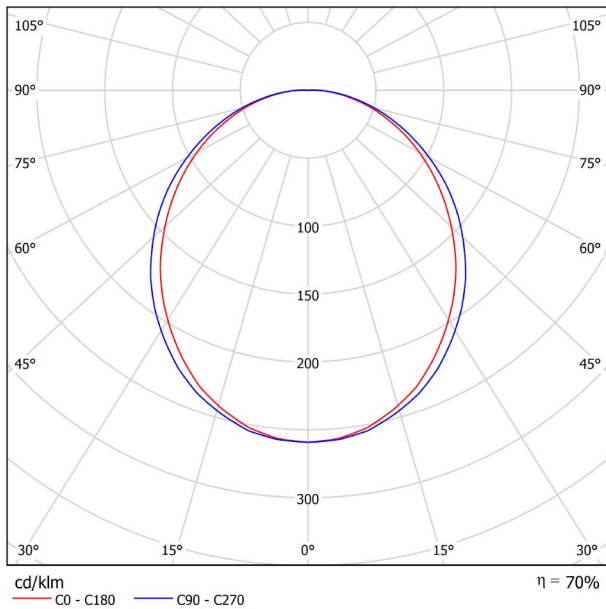

DIMENSIONS

Name	FIFTY RECESSED 120 4000K NT
Reference	A2310212NT
Color	Textured black
RAL	9016
Category	CEILING RECESSED
<b>PRODUCT</b>	
Light source	LED
Gross luminous flux	3000 Lm
Power	20,4 W
Power values of the system	24,00 W
Colour temperature	4000 K
Colour Rendering Index	CRI>90
Chromatic stability	Mac Adam Step 2
Light beam angle	102°
Lighting efficiency	70%
Efficacy	147 Lm/W
Current intensity	600 mA
Control through bluetooth	Please Consult
Driver	Included
Electrical insulation class	⊕
Voltage	220 V/240 V
Frequency	50/60 Hz
Energy efficiency	A+
LED lifespan	L80B10 (Tc=80°C) >60.000h
<b>LIGHTING INFORMATION</b>	
Ingress Protection	IP20
Recess measurements	1148 × 58 mm.
Diffuser included	Yes
Weight	4730 g.
Packaged weight	6440 g.
Packaging dimensions	Ø168 × 1305 mm.
Units per package	1
Materials	Aluminium / Polycarbonate
<b>OTHER DATA</b>	

Fifty is the recessed LED profile of Arkoslight. Fifty, also available in trimless version, it's ideal for longitudinal lighting solutions, where its diffuser contributes to light up in a functional way. On the whole, this profile is capable of assuming the task of highlighting the different lines, volumes or lanes which are defined in the architecture of spaces.

POLAR DIAGRAM

CONICAL DIAGRAM