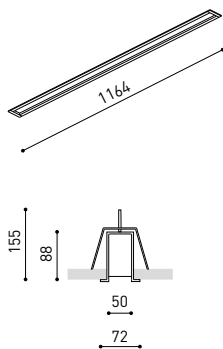

DIMENSIONS

Name	FIFTY RECESSED 120 4000K NT
Reference	A2310212NT
Color	Textured black
RAL	9016
Category	CEILING RECESSED
<b>PRODUCT</b>	
Light source	LED
Gross luminous flux	3000 Lm
Power	20,4 W
Power values of the system	24,00 W
Colour temperature	4000 K
Colour Rendering Index	CRI>90
Chromatic stability	Mac Adam Step 2
Light beam angle	102°
Lighting efficiency	70%
Efficacy	147 Lm/W
Current intensity	600 mA
Control through bluetooth	Please Consult
Driver	Included
Electrical insulation class	⊕
Voltage	220 V/240 V
Frequency	50/60 Hz
Energy efficiency	A+
LED lifespan	L80B10 (Tc=80°C) >60.000h
<b>LIGHTING INFORMATION</b>	
Ingress Protection	IP20
Recess measurements	1148 × 58 mm.
Diffuser included	Yes
Weight	4730 g.
Packaged weight	6440 g.
Packaging dimensions	Ø168 × 1305 mm.
Units per package	1
Materials	Aluminium / Polycarbonate
<b>OTHER DATA</b>	

Fifty is the recessed LED profile of Arkoslight. Fifty, also available in trimless version, it's ideal for longitudinal lighting solutions, where its diffuser contributes to light up in a functional way. On the whole, this profile is capable of assuming the task of highlighting the different lines, volumes or lanes which are defined in the architecture of spaces.

POLAR DIAGRAM

CONICAL DIAGRAM