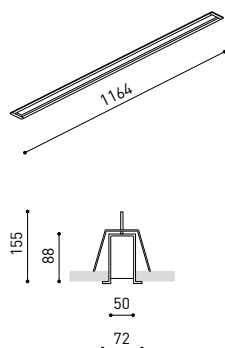

DIMENSIONS

Name	FIFTY RECESSED 120 4000K WT
Reference	A2310212WT
Color	Textured white
RAL	9006
Category	CEILING RECESSED

PRODUCT

Light source	LED
Gross luminous flux	3000 Lm
Power	20,4 W
Power values of the system	24,00 W
Colour temperature	4000 K
Colour Rendering Index	CRI>90
Chromatic stability	Mac Adam Step 2
Light beam angle	102°
Lighting efficiency	70%
Efficacy	147 Lm/W
Current intensity	600 mA
Control through bluetooth	Please Consult
Driver	Included
Electrical insulation class	⊕
Voltage	220 V/240 V
Frequency	50/60 Hz
Energy efficiency	A+
LED lifespan	L80B10 (Tc=80°C) >60.000h

LIGHTING INFORMATION

Ingress Protection	IP20
Recess measurements	1148 × 58 mm.
Diffuser included	Yes
Weight	4730 g.
Packaged weight	6440 g.
Packaging dimensions	Ø168 × 1305 mm.
Units per package	1
Materials	Aluminium / Polycarbonate

OTHER DATA

Fifty is the recessed LED profile of Arkoslight. Fifty, also available in trimless version, it's ideal for longitudinal lighting solutions, where its diffuser contributes to light up in a functional way. On the whole, this profile is capable of assuming the task of highlighting the different lines, volumes or lanes which are defined in the architecture of spaces.