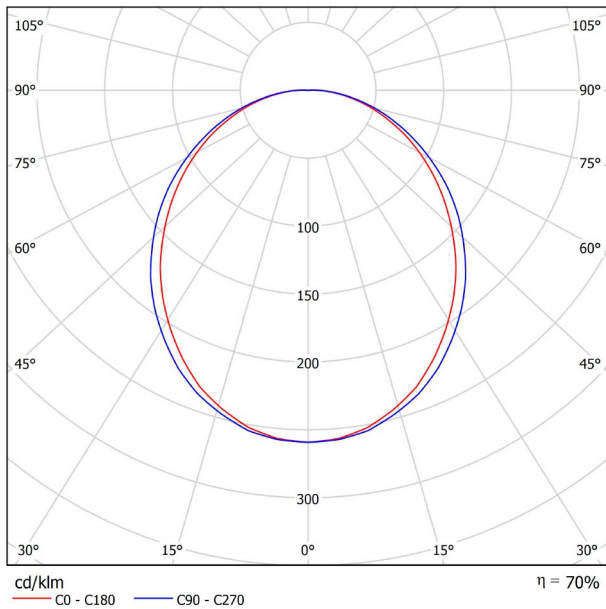

DIMENSIONS

Name	FIFTY RECESSED 120 DIM DALI/PUSH 3000K NT
Reference	A2310221NT
Color	Textured black
RAL	9005
Category	CEILING RECESSED

PRODUCT

Light source	LED
Gross luminous flux	2920 Lm
Power	20,4 W
Power values of the system	23,18 W
Colour temperature	3000 K
Colour Rendering Index	CRI>90
Chromatic stability	Mac Adam Step 2
Light beam angle	102°
Lighting efficiency	70%
Efficacy	143 Lm/W
Current intensity	600 mA
Dimming	DALI / Push
Control through bluetooth	Please Consult
Driver	Included
Electrical insulation class	⊕
Voltage	220 V/240 V
Frequency	50/60 Hz
Energy efficiency	A+
LED lifespan	L80B10 (Tc=80°C) >60.000h

LIGHTING INFORMATION

Ingress Protection	IP20
Recess measurements	1148 x 58 mm.
Diffuser included	Yes
Weight	4730 g.
Packaged weight	6440 g.
Packaging dimensions	Ø168 x 1305 mm.
Units per package	1
Materials	Aluminium / Polycarbonate

OTHER DATA

Fifty is the recessed LED profile of Arkoslight. Fifty, also available in trimless version, it's ideal for longitudinal lighting solutions, where its diffuser contributes to light up in a functional way. On the whole, this profile is capable of assuming the task of highlighting the different lines, volumes or lanes which are defined in the architecture of spaces.

POLAR DIAGRAM

CONICAL DIAGRAM