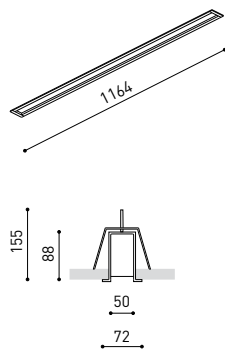

DIMENSIONS

Name	FIFTY RECESSED 120 DIM DALI/PUSH 3000K NT
Reference	A2310221NT
Color	Textured black
RAL	9005
Category	CEILING RECESSED

PRODUCT

Light source	LED
Gross luminous flux	2920 Lm
Power	20,4 W
Power values of the system	23,18 W
Colour temperature	3000 K
Colour Rendering Index	CRI>90
Chromatic stability	Mac Adam Step 2
Light beam angle	102°
Lighting efficiency	70%
Efficacy	143 Lm/W
Current intensity	600 mA
Dimming	DALI / Push
Control through bluetooth	Please Consult
Driver	Included
Electrical insulation class	⊕
Voltage	220 V/240 V
Frequency	50/60 Hz
Energy efficiency	A+
LED lifespan	L80B10 (Tc=80°C) >60.000h

LIGHTING INFORMATION

Ingress Protection	IP20
Recess measurements	1148 x 58 mm.
Diffuser included	Yes
Weight	4730 g.
Packaged weight	6440 g.
Packaging dimensions	Ø168 x 1305 mm.
Units per package	1
Materials	Aluminium / Polycarbonate

OTHER DATA

Fifty is the recessed LED profile of Arkoslight. Fifty, also available in trimless version, it's ideal for longitudinal lighting solutions, where its diffuser contributes to light up in a functional way. On the whole, this profile is capable of assuming the task of highlighting the different lines, volumes or lanes which are defined in the architecture of spaces.