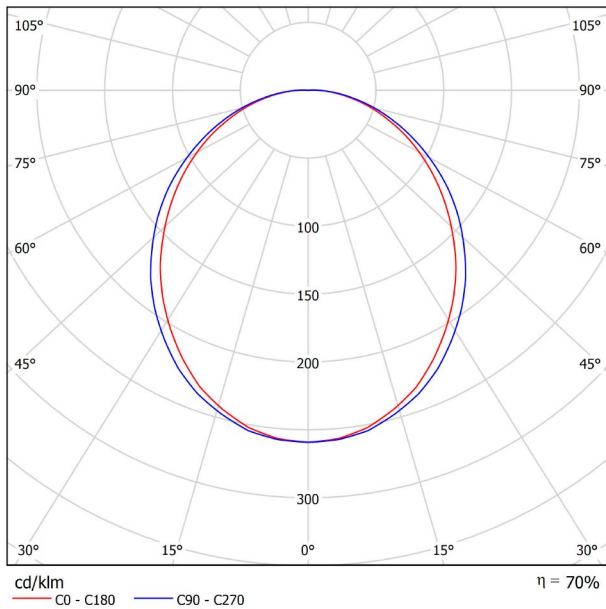

LIGHTING INFORMATION

Light source	LED
Gross luminous flux	2920 Lm
Power	20,4 W
Power values of the system	23,18 W
Colour temperature	3000 K
Colour Rendering Index	CRI>90
Chromatic stability	Mac Adam Step 2
Light beam angle	102°
Lighting efficiency	70%
Efficacy	143 Lm/W
Current intensity	600 mA
Dimming	DALI / Push
Control through bluetooth	Please Consult
Driver	Included
Electrical insulation class	⊕
Voltage	220 V/240 V
Frequency	50/60 Hz
Energy efficiency	A+
LED lifespan	L80B10 (Tc=80°C) >60.000h

OTHER DATA

Ingress Protection	IP20
Recess measurements	1148 × 58 mm.
Diffuser included	Yes
Weight	4730 g.
Packaged weight	6440 g.
Packaging dimensions	Ø168 × 1305 mm.
Units per package	1
Materials	Aluminium / Polycarbonate

POLAR DIAGRAM

CONICAL DIAGRAM