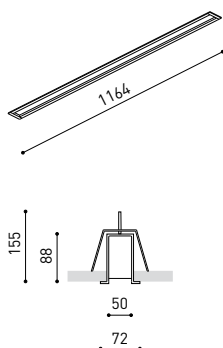

DIMENSIONS

Name	FIFTY RECESSED 120 DIM DALI/PUSH 3000K WT
Reference	A2310221WT
Color	Textured white
RAL	9016
Category	CEILING RECESSED

PRODUCT

Name	FIFTY RECESSED 120 DIM DALI/PUSH 3000K WT
Reference	A2310221WT
Color	Textured white
RAL	9016
Category	CEILING RECESSED

LIGHTING INFORMATION

Light source	LED
Gross luminous flux	2920 Lm
Power	20,4 W
Power values of the system	23,18 W
Colour temperature	3000 K
Colour Rendering Index	CRI>90
Chromatic stability	Mac Adam Step 2
Light beam angle	102°
Lighting efficiency	70%
Efficacy	143 Lm/W
Current intensity	600 mA
Dimming	DALI / Push
Control through bluetooth	Please Consult
Driver	Included
Electrical insulation class	⊕
Voltage	220 V/240 V
Frequency	50/60 Hz
Energy efficiency	A+
LED lifespan	L80B10 (Tc=80°C) >60.000h

OTHER DATA

Ingress Protection	IP20
Recess measurements	1148 × 58 mm.
Diffuser included	Yes
Weight	4730 g.
Packaged weight	6440 g.
Packaging dimensions	Ø168 × 1305 mm.
Units per package	1
Materials	Aluminium / Polycarbonate

Fifty is the recessed LED profile of Arkoslight. Fifty, also available in trimless version, it's ideal for longitudinal lighting solutions, where its diffuser contributes to light up in a functional way. On the whole, this profile is capable of assuming the task of highlighting the different lines, volumes or lanes which are defined in the architecture of spaces.