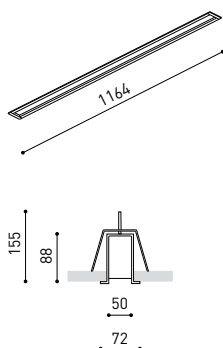

DIMENSIONS

Name	FIFTY RECESSED 120 DIM DALI/PUSH 4000K WT
Reference	A2310222WT
Color	Textured white
RAL	9016
Category	CEILING RECESSED
PRODUCT	
LIGHTING INFORMATION	
Light source	LED
Gross luminous flux	3000 Lm
Power	20,4 W
Power values of the system	23,18 W
Colour temperature	4000 K
Colour Rendering Index	CRI>90
Chromatic stability	Mac Adam Step 2
Light beam angle	102°
Lighting efficiency	70%
Efficacy	147 Lm/W
Current intensity	600 mA
Dimming	DALI / Push
Control through bluetooth	Please Consult
Driver	Included
Electrical insulation class	⊕
Voltage	220 V/240 V
Frequency	50/60 Hz
Energy efficiency	A+
LED lifespan	L80B10 (Tc=80°C) >60.000h
OTHER DATA	
Ingress Protection	IP20
Recess measurements	1148 × 58 mm.
Diffuser included	Yes
Weight	4730 g.
Packaged weight	6440 g.
Packaging dimensions	Ø168 × 1305 mm.
Units per package	1
Materials	Aluminium / Polycarbonate

Fifty is the recessed LED profile of Arkoslight. Fifty, also available in trimless version, it's ideal for longitudinal lighting solutions, where its diffuser contributes to light up in a functional way. On the whole, this profile is capable of assuming the task of highlighting the different lines, volumes or lanes which are defined in the architecture of spaces.