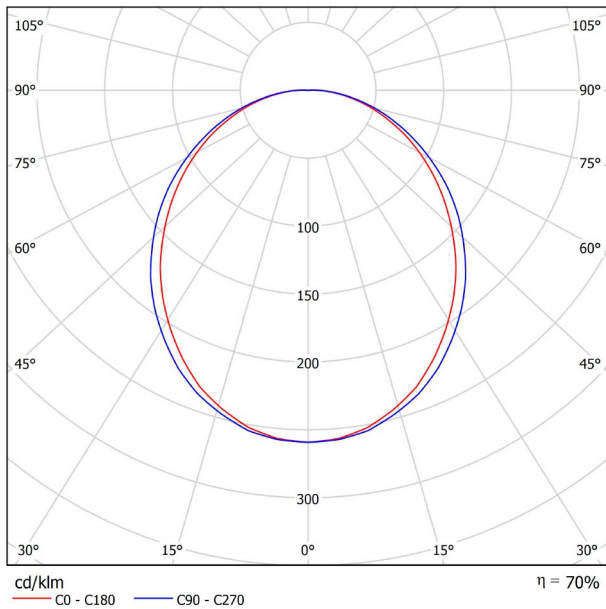

DIMENSIONS

Name	FIFTY RECESSED 120 DIM DALI/PUSH 4000K WT
Reference	A2310222WT
Color	Textured white
RAL	9016
Category	CEILING RECESSED
PRODUCT	
LIGHTING INFORMATION	
Light source	LED
Gross luminous flux	3000 Lm
Power	20,4 W
Power values of the system	23,18 W
Colour temperature	4000 K
Colour Rendering Index	CRI>90
Chromatic stability	Mac Adam Step 2
Light beam angle	102°
Lighting efficiency	70%
Efficacy	147 Lm/W
Current intensity	600 mA
Dimming	DALI / Push
Control through bluetooth	Please Consult
Driver	Included
Electrical insulation class	⊕
Voltage	220 V/240 V
Frequency	50/60 Hz
Energy efficiency	A+
LED lifespan	L80B10 (Tc=80°C) >60.000h
OTHER DATA	
Ingress Protection	IP20
Recess measurements	1148 × 58 mm.
Diffuser included	Yes
Weight	4730 g.
Packaged weight	6440 g.
Packaging dimensions	Ø168 × 1305 mm.
Units per package	1
Materials	Aluminium / Polycarbonate

Fifty is the recessed LED profile of Arkoslight. Fifty, also available in trimless version, it's ideal for longitudinal lighting solutions, where its diffuser contributes to light up in a functional way. On the whole, this profile is capable of assuming the task of highlighting the different lines, volumes or lanes which are defined in the architecture of spaces.

POLAR DIAGRAM

CONICAL DIAGRAM