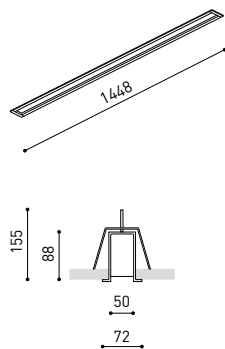

DIMENSIONS

Name	FIFTY RECESSED 150 3000K WT
Reference	A2310311WT
Color	Textured white
RAL	9016
Category	CEILING RECESSED
PRODUCT	
LIGHTING INFORMATION	
Light source	LED
Gross luminous flux	3650 Lm
Power	25,5 W
Power values of the system	30,00 W
Colour temperature	3000 K
Colour Rendering Index	CRI>90
Chromatic stability	Mac Adam Step 2
Light beam angle	102°
Lighting efficiency	70%
Efficacy	143 Lm/W
Current intensity	600 mA
Control through bluetooth	Please Consult
Driver	Included
Electrical insulation class	⊕
Voltage	220 V/240 V
Frequency	50/60 Hz
Energy efficiency	A+
LED lifespan	L80B10 (Tc=80°C) >60.000h
OTHER DATA	
Ingress Protection	IP20
Recess measurements	1432 × 58 mm.
Diffuser included	Yes
Weight	5920 g.
Packaged weight	8170 g.
Packaging dimensions	Ø168 × 1590 mm.
Units per package	1
Materials	Aluminium / Polycarbonate

Fifty is the recessed LED profile of Arkoslight. Fifty, also available in trimless version, it's ideal for longitudinal lighting solutions, where its diffuser contributes to light up in a functional way. On the whole, this profile is capable of assuming the task of highlighting the different lines, volumes or lanes which are defined in the architecture of spaces.

POLAR DIAGRAM

CONICAL DIAGRAM