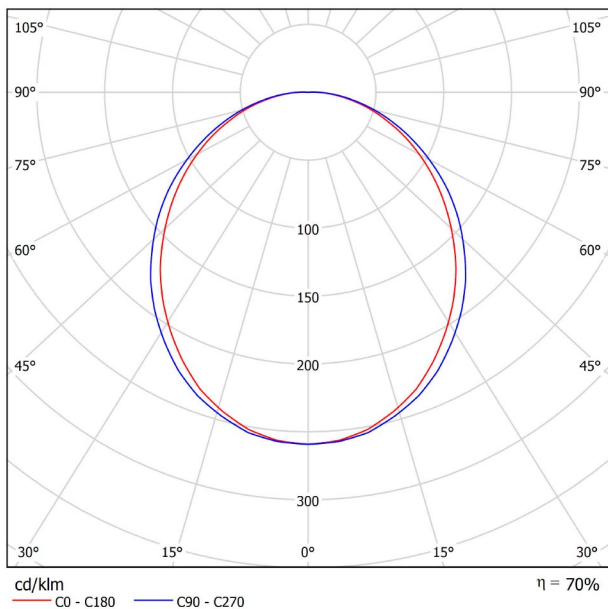

DIMENSIONS

Name	FIFTY RECESSED 150 3000K WT
Reference	A2310311WT
Color	Textured white
RAL	9016
Category	CEILING RECESSED
PRODUCT	
LIGHTING INFORMATION	
Light source	LED
Gross luminous flux	3650 Lm
Power	25,5 W
Power values of the system	30,00 W
Colour temperature	3000 K
Colour Rendering Index	CRI>90
Chromatic stability	Mac Adam Step 2
Light beam angle	102°
Lighting efficiency	70%
Efficacy	143 Lm/W
Current intensity	600 mA
Control through bluetooth	Please Consult
Driver	Included
Electrical insulation class	⊕
Voltage	220 V/240 V
Frequency	50/60 Hz
Energy efficiency	A+
LED lifespan	L80B10 (Tc=80°C) >60.000h
OTHER DATA	
Ingress Protection	IP20
Recess measurements	1432 × 58 mm.
Diffuser included	Yes
Weight	5920 g.
Packaged weight	8170 g.
Packaging dimensions	Ø168 × 1590 mm.
Units per package	1
Materials	Aluminium / Polycarbonate

Fifty is the recessed LED profile of Arkoslight. Fifty, also available in trimless version, it's ideal for longitudinal lighting solutions, where its diffuser contributes to light up in a functional way. On the whole, this profile is capable of assuming the task of highlighting the different lines, volumes or lanes which are defined in the architecture of spaces.

POLAR DIAGRAM

CONICAL DIAGRAM