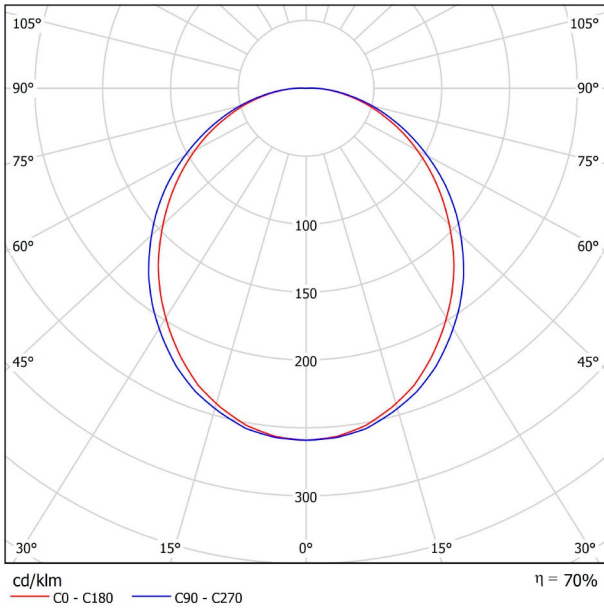

DIMENSIONS

Name	FIFTY RECESSED 150 4000K WT
Reference	A2310312WT
Color	Textured white
RAL	9016
Category	CEILING RECESSED
PRODUCT	
Light source	LED
Gross luminous flux	3750 Lm
Power	25,5 W
Power values of the system	30,00 W
Colour temperature	4000 K
Colour Rendering Index	CRI>90
Chromatic stability	Mac Adam Step 2
Light beam angle	102°
Lighting efficiency	70%
Efficacy	147 Lm/W
Current intensity	600 mA
Control through bluetooth	Please Consult
Driver	Included
Electrical insulation class	⊕
Voltage	220 V/240 V
Frequency	50/60 Hz
Energy efficiency	A+
LED lifespan	L80B10 (Tc=80°C) >60.000h
LIGHTING INFORMATION	
Ingress Protection	IP20
Recess measurements	1432 × 58 mm.
Diffuser included	Yes
Weight	5920 g.
Packaged weight	8170 g.
Packaging dimensions	Ø168 × 1590 mm.
Units per package	1
Materials	Aluminium / Polycarbonate
OTHER DATA	

Fifty is the recessed LED profile of Arkoslight. Fifty, also available in trimless version, it's ideal for longitudinal lighting solutions, where its diffuser contributes to light up in a functional way. On the whole, this profile is capable of assuming the task of highlighting the different lines, volumes or lanes which are defined in the architecture of spaces.

POLAR DIAGRAM

CONICAL DIAGRAM