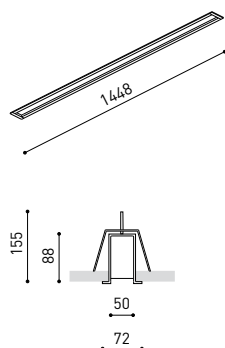

DIMENSIONS

Name	FIFTY RECESSED 150 4000K WT
Reference	A2310312WT
Color	Textured white
RAL	9016
Category	CEILING RECESSED
PRODUCT	
Light source	LED
Gross luminous flux	3750 Lm
Power	25,5 W
Power values of the system	30,00 W
Colour temperature	4000 K
Colour Rendering Index	CRI>90
Chromatic stability	Mac Adam Step 2
Light beam angle	102°
Lighting efficiency	70%
Efficacy	147 Lm/W
Current intensity	600 mA
Control through bluetooth	Please Consult
Driver	Included
Electrical insulation class	⊕
Voltage	220 V/240 V
Frequency	50/60 Hz
Energy efficiency	A+
LED lifespan	L80B10 (Tc=80°C) >60.000h
LIGHTING INFORMATION	
Ingress Protection	IP20
Recess measurements	1432 × 58 mm.
Diffuser included	Yes
Weight	5920 g.
Packaged weight	8170 g.
Packaging dimensions	Ø168 × 1590 mm.
Units per package	1
Materials	Aluminium / Polycarbonate
OTHER DATA	

Fifty is the recessed LED profile of Arkoslight. Fifty, also available in trimless version, it's ideal for longitudinal lighting solutions, where its diffuser contributes to light up in a functional way. On the whole, this profile is capable of assuming the task of highlighting the different lines, volumes or lanes which are defined in the architecture of spaces.