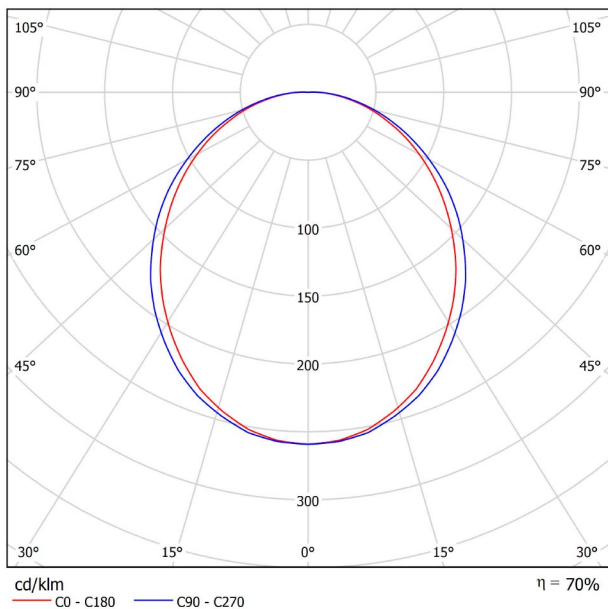

DIMENSIONS

Name	FIFTY RECESSED 150 DIM DALI/PUSH 3000K WT
Reference	A2310321WT
Color	Textured white
RAL	9016
Category	CEILING RECESSED

PRODUCT

Name	FIFTY RECESSED 150 DIM DALI/PUSH 3000K WT
Reference	A2310321WT
Color	Textured white
RAL	9016
Category	CEILING RECESSED

LIGHTING INFORMATION

Light source	LED
Gross luminous flux	3650 Lm
Power	25,5 W
Power values of the system	28,98 W
Colour temperature	3000 K
Colour Rendering Index	CRI>90
Chromatic stability	Mac Adam Step 2
Light beam angle	102°
Lighting efficiency	70%
Efficacy	143 Lm/W
Current intensity	600 mA
Dimming	DALI / Push
Control through bluetooth	Please Consult
Driver	Included
Electrical insulation class	⊕
Voltage	220 V/240 V
Frequency	50/60 Hz
Energy efficiency	A+
LED lifespan	L80B10 (Tc=80°C) >60.000h

OTHER DATA

Ingress Protection	IP20
Recess measurements	1432 x 58 mm.
Diffuser included	Yes
Weight	5920 g.
Packaged weight	8170 g.
Packaging dimensions	Ø168 x 1590 mm.
Units per package	1
Materials	Aluminium / Polycarbonate

POLAR DIAGRAM

CONICAL DIAGRAM