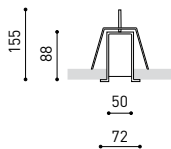

DIMENSIONS

Name	FIFTY RECESSED 150 DIM DALI/PUSH 3000K WT
Reference	A2310321WT
Color	Textured white
RAL	9016
Category	CEILING RECESSED

PRODUCT

Name	FIFTY RECESSED 150 DIM DALI/PUSH 3000K WT
Reference	A2310321WT
Color	Textured white
RAL	9016
Category	CEILING RECESSED

LIGHTING INFORMATION

Light source	LED
Gross luminous flux	3650 Lm
Power	25,5 W
Power values of the system	28,98 W
Colour temperature	3000 K
Colour Rendering Index	CRI>90
Chromatic stability	Mac Adam Step 2
Light beam angle	102°
Lighting efficiency	70%
Efficacy	143 Lm/W
Current intensity	600 mA
Dimming	DALI / Push
Control through bluetooth	Please Consult
Driver	Included
Electrical insulation class	⊕
Voltage	220 V/240 V
Frequency	50/60 Hz
Energy efficiency	A+
LED lifespan	L80B10 (Tc=80°C) >60.000h

OTHER DATA

Ingress Protection	IP20
Recess measurements	1432 x 58 mm.
Diffuser included	Yes
Weight	5920 g.
Packaged weight	8170 g.
Packaging dimensions	Ø168 x 1590 mm.
Units per package	1
Materials	Aluminium / Polycarbonate

Fifty is the recessed LED profile of Arkoslight. Fifty, also available in trimless version, it's ideal for longitudinal lighting solutions, where its diffuser contributes to light up in a functional way. On the whole, this profile is capable of assuming the task of highlighting the different lines, volumes or lanes which are defined in the architecture of spaces.