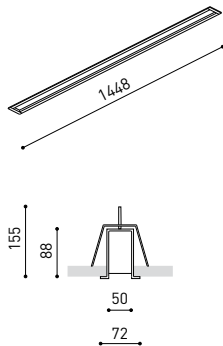

DIMENSIONS

Name	FIFTY RECESSED 150 DIM DALI/PUSH 4000K NT
Reference	A2310322NT
Color	Textured black
RAL	9005
Category	CEILING RECESSED

PRODUCT

Name	FIFTY RECESSED 150 DIM DALI/PUSH 4000K NT
Reference	A2310322NT
Color	Textured black
RAL	9005
Category	CEILING RECESSED

LIGHTING INFORMATION

Light source	LED
Gross luminous flux	3750 Lm
Power	25,5 W
Power values of the system	28,98 W
Colour temperature	4000 K
Colour Rendering Index	CRI>90
Chromatic stability	Mac Adam Step 2
Light beam angle	102°
Lighting efficiency	70%
Efficacy	147 Lm/W
Current intensity	600 mA
Dimming	DALI / Push
Control through bluetooth	Please Consult
Driver	Included
Electrical insulation class	⊕
Voltage	220 V/240 V
Frequency	50/60 Hz
Energy efficiency	A+
LED lifespan	L80B10 (Tc=80°C) >60.000h

OTHER DATA

Ingress Protection	IP20
Recess measurements	1432 x 58 mm.
Diffuser included	Yes
Weight	5920 g.
Packaged weight	8170 g.
Packaging dimensions	Ø168 x 1590 mm.
Units per package	1
Materials	Aluminium / Polycarbonate

Fifty is the recessed LED profile of Arkoslight. Fifty, also available in trimless version, it's ideal for longitudinal lighting solutions, where its diffuser contributes to light up in a functional way. On the whole, this profile is capable of assuming the task of highlighting the different lines, volumes or lanes which are defined in the architecture of spaces.