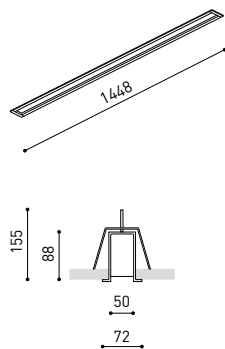

DIMENSIONS

Name	FIFTY RECESSED 150 DIM DALI/PUSH 4000K WT
Reference	A2310322WT
Color	Textured white
RAL	9016
Category	CEILING RECESSED

PRODUCT

Name	FIFTY RECESSED 150 DIM DALI/PUSH 4000K WT
Reference	A2310322WT
Color	Textured white
RAL	9016
Category	CEILING RECESSED

LIGHTING INFORMATION

Light source	LED
Gross luminous flux	3750 Lm
Power	25,5 W
Power values of the system	28,98 W
Colour temperature	4000 K
Colour Rendering Index	CRI>90
Chromatic stability	Mac Adam Step 2
Light beam angle	102°
Lighting efficiency	70%
Efficacy	147 Lm/W
Current intensity	600 mA
Dimming	DALI / Push
Control through bluetooth	Please Consult
Driver	Included
Electrical insulation class	⊕
Voltage	220 V/240 V
Frequency	50/60 Hz
Energy efficiency	A+
LED lifespan	L80B10 (Tc=80°C) >60.000h

OTHER DATA

Ingress Protection	IP20
Recess measurements	1432 x 58 mm.
Diffuser included	Yes
Weight	5920 g.
Packaged weight	8170 g.
Packaging dimensions	Ø168 x 1590 mm.
Units per package	1
Materials	Aluminium / Polycarbonate

Fifty is the recessed LED profile of Arkoslight. Fifty, also available in trimless version, it's ideal for longitudinal lighting solutions, where its diffuser contributes to light up in a functional way. On the whole, this profile is capable of assuming the task of highlighting the different lines, volumes or lanes which are defined in the architecture of spaces.