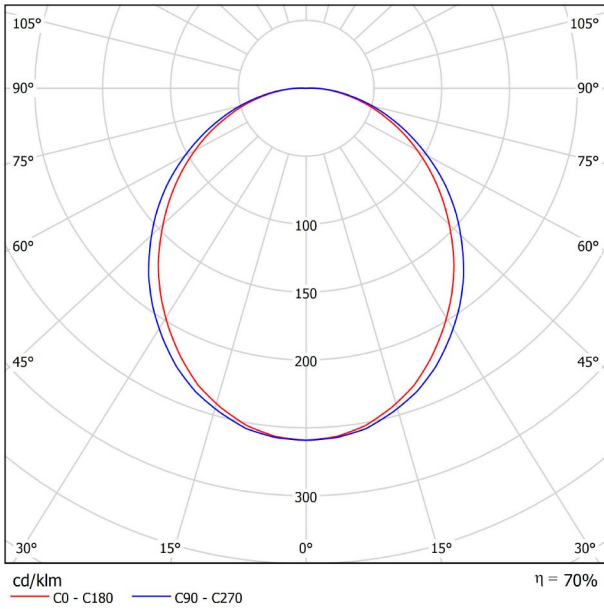

POLAR DIAGRAM