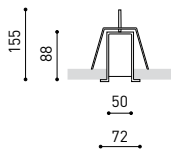

DIMENSIONS

Name	FIFTY RECESSED 300 3000K NT
Reference	A2310411NT
Color	Textured black
RAL	9005
Category	CEILING RECESSED

PRODUCT

Light source	LED
Gross luminous flux	7300 Lm
Power	51 W
Power values of the system	60,00 W
Colour temperature	3000 K
Colour Rendering Index	CRI>90
Chromatic stability	Mac Adam Step 2
Light beam angle	102°
Lighting efficiency	70%
Efficacy	143 Lm/W
Current intensity	600 mA
Control through bluetooth	Please Consult
Driver	Included
Electrical insulation class	⊕
Voltage	220 V/240 V
Frequency	50/60 Hz
Energy efficiency	A+
LED lifespan	L80B10 (Tc=80°C) >60.000h

LIGHTING INFORMATION

Ingress Protection	IP20
Recess measurements	2852 × 58 mm.
Diffuser included	Yes
Weight	11830 g.
Packaged weight	16230 g.
Packaging dimensions	Ø168 × 3005 mm.
Units per package	1
Materials	Aluminium / Polycarbonate

OTHER DATA

Fifty is the recessed LED profile of Arkoslight. Fifty, also available in trimless version, it's ideal for longitudinal lighting solutions, where its diffuser contributes to light up in a functional way. On the whole, this profile is capable of assuming the task of highlighting the different lines, volumes or lanes which are defined in the architecture of spaces.