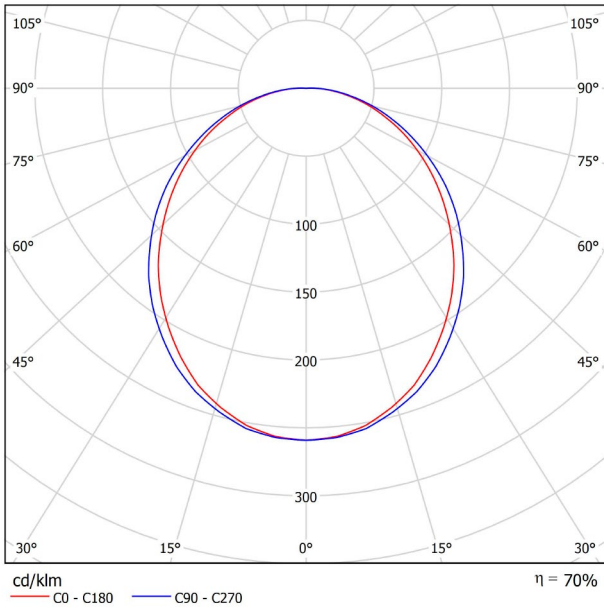

DIMENSIONS

Name	FIFTY RECESSED 300 3000K NT
Reference	A2310411NT
Color	Textured black
RAL	9005
Category	CEILING RECESSED

PRODUCT

Light source	LED
Gross luminous flux	7300 Lm
Power	51 W
Power values of the system	60,00 W
Colour temperature	3000 K
Colour Rendering Index	CRI>90
Chromatic stability	Mac Adam Step 2
Light beam angle	102°
Lighting efficiency	70%
Efficacy	143 Lm/W
Current intensity	600 mA
Control through bluetooth	Please Consult
Driver	Included
Electrical insulation class	⊕
Voltage	220 V/240 V
Frequency	50/60 Hz
Energy efficiency	A+
LED lifespan	L80B10 (Tc=80°C) >60.000h

LIGHTING INFORMATION

Ingress Protection	IP20
Recess measurements	2852 × 58 mm.
Diffuser included	Yes
Weight	11830 g.
Packaged weight	16230 g.
Packaging dimensions	Ø168 × 3005 mm.
Units per package	1
Materials	Aluminium / Polycarbonate

OTHER DATA

Fifty is the recessed LED profile of Arkoslight. Fifty, also available in trimless version, it's ideal for longitudinal lighting solutions, where its diffuser contributes to light up in a functional way. On the whole, this profile is capable of assuming the task of highlighting the different lines, volumes or lanes which are defined in the architecture of spaces.

POLAR DIAGRAM

CONICAL DIAGRAM