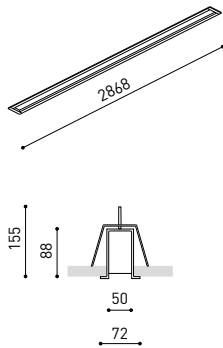

DIMENSIONS

PRODUCT	
Name	FIFTY RECESSED 300 3000K WT
Reference	A2310411WT
Color	Textured white
RAL	9016
Category	CEILING RECESSED
LIGHTING INFORMATION	
Light source	LED
Gross luminous flux	7300 Lm
Power	51 W
Power values of the system	60,00 W
Colour temperature	3000 K
Colour Rendering Index	CRI>90
Chromatic stability	Mac Adam Step 2
Light beam angle	102°
Lighting efficiency	70%
Efficacy	143 Lm/W
Current intensity	600 mA
Control through bluetooth	Please Consult
Driver	Included
Electrical insulation class	Ⓜ
Voltage	220 V/240 V
Frequency	50/60 Hz
Energy efficiency	A+
LED lifespan	L80B10 (Tc=80°C) >60.000h
OTHER DATA	
Ingress Protection	IP20
Recess measurements	2852 × 58 mm.
Diffuser included	Yes
Weight	11830 g.
Packaged weight	16230 g.
Packaging dimensions	Ø168 × 3005 mm.
Units per package	1
Materials	Aluminium / Polycarbonate

Fifty is the recessed LED profile of Arkoslight. Fifty, also available in trimless version, it's ideal for longitudinal lighting solutions, where its diffuser contributes to light up in a functional way. On the whole, this profile is capable of assuming the task of highlighting the different lines, volumes or lanes which are defined in the architecture of spaces.

POLAR DIAGRAM

CONICAL DIAGRAM