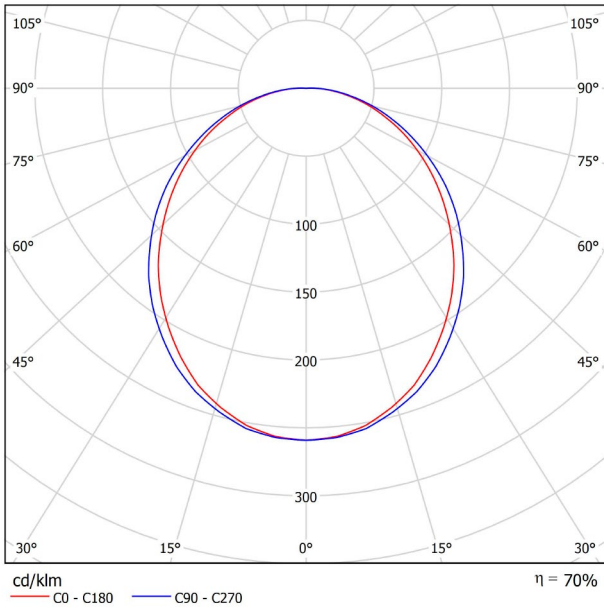

DIMENSIONS

PRODUCT	
Name	FIFTY RECESSED 300 3000K WT
Reference	A2310411WT
Color	Textured white
RAL	9016
Category	CEILING RECESSED
LIGHTING INFORMATION	
Light source	LED
Gross luminous flux	7300 Lm
Power	51 W
Power values of the system	60,00 W
Colour temperature	3000 K
Colour Rendering Index	CRI>90
Chromatic stability	Mac Adam Step 2
Light beam angle	102°
Lighting efficiency	70%
Efficacy	143 Lm/W
Current intensity	600 mA
Control through bluetooth	Please Consult
Driver	Included
Electrical insulation class	Ⓜ
Voltage	220 V/240 V
Frequency	50/60 Hz
Energy efficiency	A+
LED lifespan	L80B10 (Tc=80°C) >60.000h
OTHER DATA	
Ingress Protection	IP20
Recess measurements	2852 × 58 mm.
Diffuser included	Yes
Weight	11830 g.
Packaged weight	16230 g.
Packaging dimensions	Ø168 × 3005 mm.
Units per package	1
Materials	Aluminium / Polycarbonate

Fifty is the recessed LED profile of Arkoslight. Fifty, also available in trimless version, it's ideal for longitudinal lighting solutions, where its diffuser contributes to light up in a functional way. On the whole, this profile is capable of assuming the task of highlighting the different lines, volumes or lanes which are defined in the architecture of spaces.

POLAR DIAGRAM

CONICAL DIAGRAM