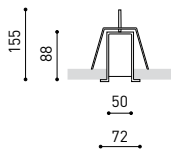

DIMENSIONS

Name	FIFTY RECESSED 300 4000K NT
Reference	A2310412NT
Color	Textured black
RAL	9005
Category	CEILING RECESSED

PRODUCT

FIFTY RECESSED 300 4000K NT
A2310412NT
Textured black
9005
CEILING RECESSED

Light source	LED
Gross luminous flux	7500 Lm
Power	51 W
Power values of the system	60,00 W
Colour temperature	4000 K
Colour Rendering Index	CRI>90
Chromatic stability	Mac Adam Step 2
Light beam angle	102°
Lighting efficiency	70%
Efficacy	147 Lm/W
Current intensity	600 mA
Control through bluetooth	Please Consult
Driver	Included
Electrical insulation class	⊕
Voltage	220 V/240 V
Frequency	50/60 Hz
Energy efficiency	A+
LED lifespan	L80B10 (Tc=80°C) >60.000h

LIGHTING INFORMATION

OTHER DATA

Ingress Protection	IP20
Recess measurements	2852 × 58 mm.
Diffuser included	Yes
Weight	11830 g.
Packaged weight	16230 g.
Packaging dimensions	Ø168 × 3005 mm.
Units per package	1
Materials	Aluminium / Polycarbonate

Fifty is the recessed LED profile of Arkoslight. Fifty, also available in trimless version, it's ideal for longitudinal lighting solutions, where its diffuser contributes to light up in a functional way. On the whole, this profile is capable of assuming the task of highlighting the different lines, volumes or lanes which are defined in the architecture of spaces.