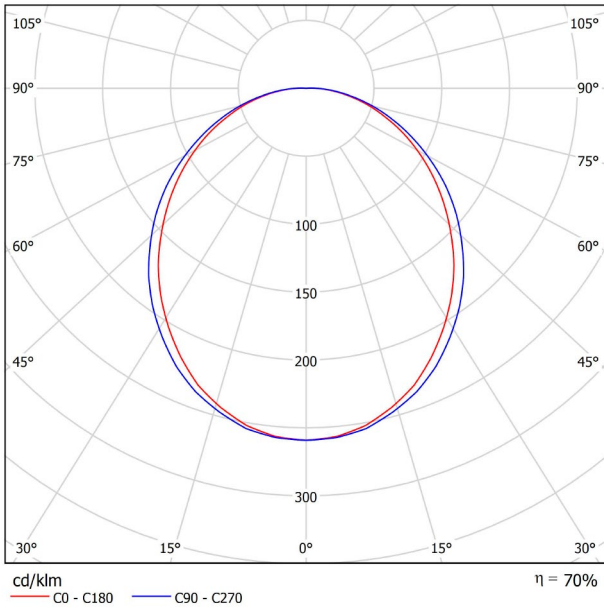

DIMENSIONS

Name	FIFTY RECESSED 300 4000K WT
Reference	A2310412WT
Color	Textured white
RAL	9016
Category	CEILING RECESSED

PRODUCT

Light source	LED
Gross luminous flux	7500 Lm
Power	51 W
Power values of the system	60,00 W
Colour temperature	4000 K
Colour Rendering Index	CRI>90
Chromatic stability	Mac Adam Step 2
Light beam angle	102°
Lighting efficiency	70%
Efficacy	147 Lm/W
Current intensity	600 mA
Control through bluetooth	Please Consult
Driver	Included
Electrical insulation class	⊕
Voltage	220 V/240 V
Frequency	50/60 Hz
Energy efficiency	A+
LED lifespan	L80B10 (Tc=80°C) >60.000h

LIGHTING INFORMATION

Ingress Protection	IP20
Recess measurements	2852 × 58 mm.
Diffuser included	Yes
Weight	11830 g.
Packaged weight	16230 g.
Packaging dimensions	Ø168 × 3005 mm.
Units per package	1
Materials	Aluminium / Polycarbonate

OTHER DATA

Fifty is the recessed LED profile of Arkoslight. Fifty, also available in trimless version, it's ideal for longitudinal lighting solutions, where its diffuser contributes to light up in a functional way. On the whole, this profile is capable of assuming the task of highlighting the different lines, volumes or lanes which are defined in the architecture of spaces.

POLAR DIAGRAM

CONICAL DIAGRAM