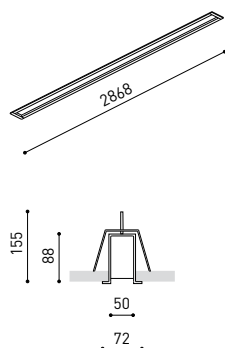

DIMENSIONS

Name	FIFTY RECESSED 300 4000K WT
Reference	A2310412WT
Color	Textured white
RAL	9016
Category	CEILING RECESSED

PRODUCT

Light source	LED
Gross luminous flux	7500 Lm
Power	51 W
Power values of the system	60,00 W
Colour temperature	4000 K
Colour Rendering Index	CRI>90
Chromatic stability	Mac Adam Step 2
Light beam angle	102°
Lighting efficiency	70%
Efficacy	147 Lm/W
Current intensity	600 mA
Control through bluetooth	Please Consult
Driver	Included
Electrical insulation class	⊕
Voltage	220 V/240 V
Frequency	50/60 Hz
Energy efficiency	A+
LED lifespan	L80B10 (Tc=80°C) >60.000h

LIGHTING INFORMATION

Ingress Protection	IP20
Recess measurements	2852 × 58 mm.
Diffuser included	Yes
Weight	11830 g.
Packaged weight	16230 g.
Packaging dimensions	Ø168 × 3005 mm.
Units per package	1
Materials	Aluminium / Polycarbonate

OTHER DATA

Fifty is the recessed LED profile of Arkoslight. Fifty, also available in trimless version, it's ideal for longitudinal lighting solutions, where its diffuser contributes to light up in a functional way. On the whole, this profile is capable of assuming the task of highlighting the different lines, volumes or lanes which are defined in the architecture of spaces.