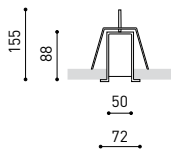

DIMENSIONS

Name	FIFTY RECESSED 300 DIM DALI/PUSH 3000K NT
Reference	A2310421NT
Color	Textured black
RAL	9005
Category	CEILING RECESSED

PRODUCT

Name	FIFTY RECESSED 300 DIM DALI/PUSH 3000K NT
Reference	A2310421NT
Color	Textured black
RAL	9005
Category	CEILING RECESSED

LIGHTING INFORMATION

Light source	LED
Gross luminous flux	7300 Lm
Power	51 W
Power values of the system	57,95 W
Colour temperature	3000 K
Colour Rendering Index	CRI>90
Chromatic stability	Mac Adam Step 2
Light beam angle	102°
Lighting efficiency	70%
Efficacy	143 Lm/W
Current intensity	600 mA
Dimming	DALI / Push
Control through bluetooth	Please Consult
Driver	Included
Electrical insulation class	⊕
Voltage	220 V/240 V
Frequency	50/60 Hz
Energy efficiency	A+
LED lifespan	L80B10 (Tc=80°C) >60.000h

OTHER DATA

Ingress Protection	IP20
Recess measurements	2852 × 58 mm.
Diffuser included	Yes
Weight	11830 g.
Packaged weight	16230 g.
Packaging dimensions	Ø168 × 3005 mm.
Units per package	1
Materials	Aluminium / Polycarbonate

Fifty is the recessed LED profile of Arkoslight. Fifty, also available in trimless version, it's ideal for longitudinal lighting solutions, where its diffuser contributes to light up in a functional way. On the whole, this profile is capable of assuming the task of highlighting the different lines, volumes or lanes which are defined in the architecture of spaces.