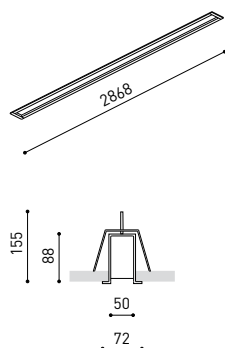

DIMENSIONS

Name	FIFTY RECESSED 300 DIM DALI/PUSH 3000K WT
Reference	A2310421WT
Color	Textured white
RAL	9016
Category	CEILING RECESSED
PRODUCT	
LIGHTING INFORMATION	
Light source	LED
Gross luminous flux	7300 Lm
Power	51 W
Power values of the system	57,95 W
Colour temperature	3000 K
Colour Rendering Index	CRI>90
Chromatic stability	Mac Adam Step 2
Light beam angle	102°
Lighting efficiency	70%
Efficacy	143 Lm/W
Current intensity	600 mA
Dimming	DALI / Push
Control through bluetooth	Please Consult
Driver	Included
Electrical insulation class	⊕
Voltage	220 V/240 V
Frequency	50/60 Hz
Energy efficiency	A+
LED lifespan	L80B10 (Tc=80°C) >60.000h
OTHER DATA	
Ingress Protection	IP20
Recess measurements	2852 × 58 mm.
Diffuser included	Yes
Weight	11830 g.
Packaged weight	16230 g.
Packaging dimensions	Ø168 × 3005 mm.
Units per package	1
Materials	Aluminium / Polycarbonate

Fifty is the recessed LED profile of Arkoslight. Fifty, also available in trimless version, it's ideal for longitudinal lighting solutions, where its diffuser contributes to light up in a functional way. On the whole, this profile is capable of assuming the task of highlighting the different lines, volumes or lanes which are defined in the architecture of spaces.