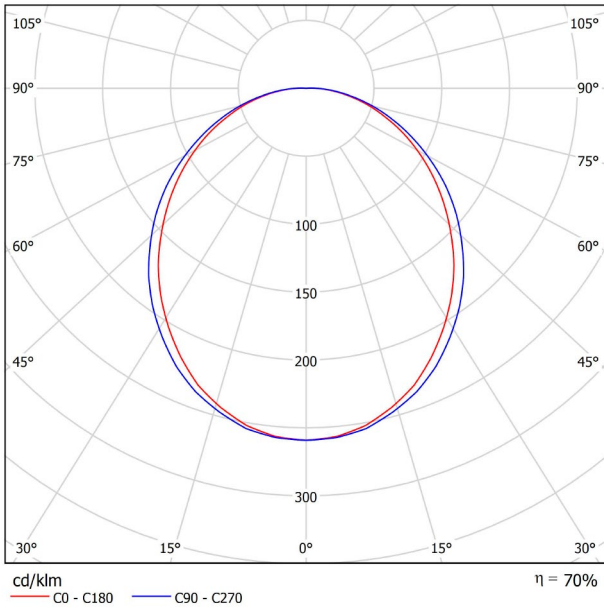

DIMENSIONS

Name	FIFTY RECESSED 300 DIM DALI/PUSH 3000K WT
Reference	A2310421WT
Color	Textured white
RAL	9016
Category	CEILING RECESSED
PRODUCT	
LIGHTING INFORMATION	
Light source	LED
Gross luminous flux	7300 Lm
Power	51 W
Power values of the system	57,95 W
Colour temperature	3000 K
Colour Rendering Index	CRI>90
Chromatic stability	Mac Adam Step 2
Light beam angle	102°
Lighting efficiency	70%
Efficacy	143 Lm/W
Current intensity	600 mA
Dimming	DALI / Push
Control through bluetooth	Please Consult
Driver	Included
Electrical insulation class	⊕
Voltage	220 V/240 V
Frequency	50/60 Hz
Energy efficiency	A+
LED lifespan	L80B10 (Tc=80°C) >60.000h
OTHER DATA	
Ingress Protection	IP20
Recess measurements	2852 × 58 mm.
Diffuser included	Yes
Weight	11830 g.
Packaged weight	16230 g.
Packaging dimensions	Ø168 × 3005 mm.
Units per package	1
Materials	Aluminium / Polycarbonate

Fifty is the recessed LED profile of Arkoslight. Fifty, also available in trimless version, it's ideal for longitudinal lighting solutions, where its diffuser contributes to light up in a functional way. On the whole, this profile is capable of assuming the task of highlighting the different lines, volumes or lanes which are defined in the architecture of spaces.

POLAR DIAGRAM

CONICAL DIAGRAM