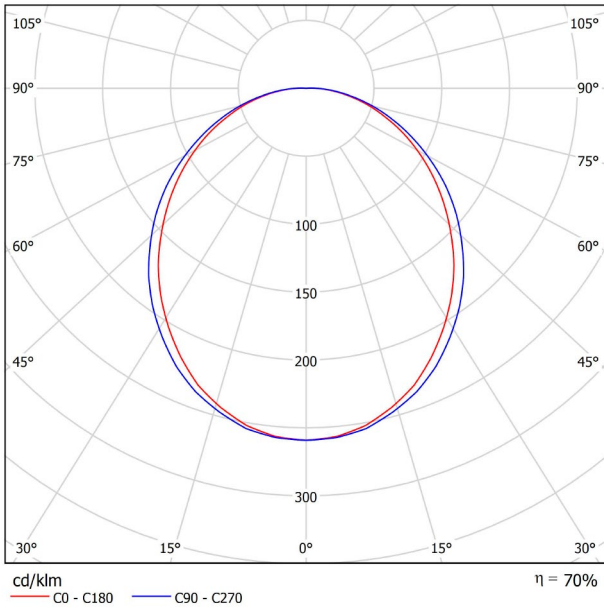

DIMENSIONS

Name	FIFTY RECESSED 300 DIM DALI/PUSH 4000K NT
Reference	A2310422NT
Color	Textured black
RAL	9005
Category	CEILING RECESSED
<b>PRODUCT</b>	
Light source	LED
Gross luminous flux	7500 Lm
Power	51 W
Power values of the system	57,95 W
Colour temperature	4000 K
Colour Rendering Index	CRI>90
Chromatic stability	Mac Adam Step 2
Light beam angle	102°
Lighting efficiency	70%
Efficacy	147 Lm/W
Current intensity	600 mA
Dimming	DALI / Push
Control through bluetooth	Please Consult
Driver	Included
Electrical insulation class	⊕
Voltage	220 V/240 V
Frequency	50/60 Hz
Energy efficiency	A+
LED lifespan	L80B10 (Tc=80°C) >60.000h
<b>LIGHTING INFORMATION</b>	
Ingress Protection	IP20
Recess measurements	2852 × 58 mm.
Diffuser included	Yes
Weight	11830 g.
Packaged weight	16230 g.
Packaging dimensions	Ø168 × 3005 mm.
Units per package	1
Materials	Aluminium / Polycarbonate
<b>OTHER DATA</b>	

Fifty is the recessed LED profile of Arkoslight. Fifty, also available in trimless version, it's ideal for longitudinal lighting solutions, where its diffuser contributes to light up in a functional way. On the whole, this profile is capable of assuming the task of highlighting the different lines, volumes or lanes which are defined in the architecture of spaces.

POLAR DIAGRAM

CONICAL DIAGRAM