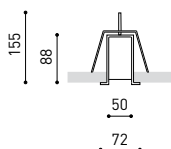

DIMENSIONS

Name	FIFTY RECESSED 300 DIM DALI/PUSH 4000K NT
Reference	A2310422NT
Color	Textured black
RAL	9005
Category	CEILING RECESSED
<b>PRODUCT</b>	
Light source	LED
Gross luminous flux	7500 Lm
Power	51 W
Power values of the system	57,95 W
Colour temperature	4000 K
Colour Rendering Index	CRI>90
Chromatic stability	Mac Adam Step 2
Light beam angle	102°
Lighting efficiency	70%
Efficacy	147 Lm/W
Current intensity	600 mA
Dimming	DALI / Push
Control through bluetooth	Please Consult
Driver	Included
Electrical insulation class	⊕
Voltage	220 V/240 V
Frequency	50/60 Hz
Energy efficiency	A+
LED lifespan	L80B10 (Tc=80°C) >60.000h
<b>LIGHTING INFORMATION</b>	
Ingress Protection	IP20
Recess measurements	2852 × 58 mm.
Diffuser included	Yes
Weight	11830 g.
Packaged weight	16230 g.
Packaging dimensions	Ø168 × 3005 mm.
Units per package	1
Materials	Aluminium / Polycarbonate
<b>OTHER DATA</b>	

Fifty is the recessed LED profile of Arkoslight. Fifty, also available in trimless version, it's ideal for longitudinal lighting solutions, where its diffuser contributes to light up in a functional way. On the whole, this profile is capable of assuming the task of highlighting the different lines, volumes or lanes which are defined in the architecture of spaces.