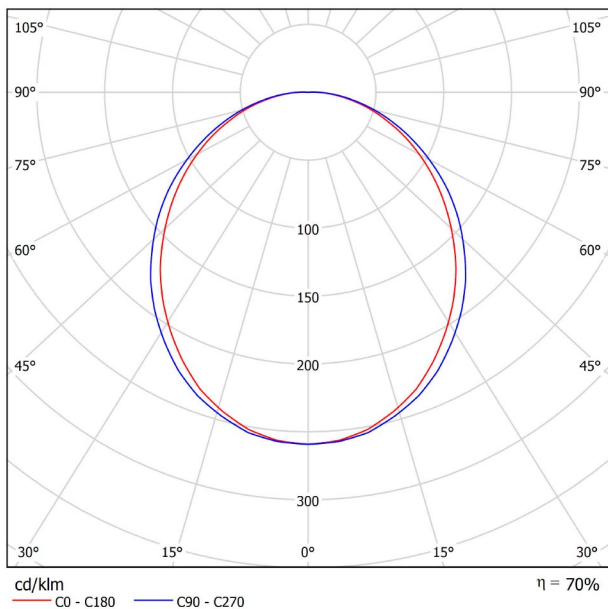

DIMENSIONS

Name	FIFTY RECESSED 300 DIM DALI/PUSH 4000K WT
Reference	A2310422WT
Color	Textured white
RAL	9016
Category	CEILING RECESSED

PRODUCT

Name	FIFTY RECESSED 300 DIM DALI/PUSH 4000K WT
Reference	A2310422WT
Color	Textured white
RAL	9016
Category	CEILING RECESSED

LIGHTING INFORMATION

Light source	LED
Gross luminous flux	7500 Lm
Power	51 W
Power values of the system	57,95 W
Colour temperature	4000 K
Colour Rendering Index	CRI>90
Chromatic stability	Mac Adam Step 2
Light beam angle	102°
Lighting efficiency	70%
Efficacy	147 Lm/W
Current intensity	600 mA
Dimming	DALI / Push
Control through bluetooth	Please Consult
Driver	Included
Electrical insulation class	⊕
Voltage	220 V/240 V
Frequency	50/60 Hz
Energy efficiency	A+
LED lifespan	L80B10 (Tc=80°C) >60.000h

OTHER DATA

Ingress Protection	IP20
Recess measurements	2852 × 58 mm.
Diffuser included	Yes
Weight	11830 g.
Packaged weight	16230 g.
Packaging dimensions	Ø168 × 3005 mm.
Units per package	1
Materials	Aluminium / Polycarbonate

POLAR DIAGRAM

CONICAL DIAGRAM