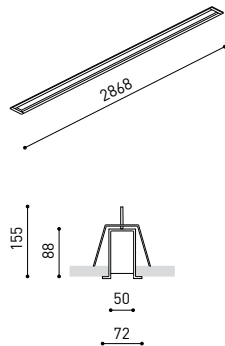

DIMENSIONS

Name	FIFTY RECESSED 300 DIM DALI/PUSH 4000K WT
Reference	A2310422WT
Color	Textured white
RAL	9016
Category	CEILING RECESSED

PRODUCT

Name	FIFTY RECESSED 300 DIM DALI/PUSH 4000K WT
Reference	A2310422WT
Color	Textured white
RAL	9016
Category	CEILING RECESSED

LIGHTING INFORMATION

Light source	LED
Gross luminous flux	7500 Lm
Power	51 W
Power values of the system	57,95 W
Colour temperature	4000 K
Colour Rendering Index	CRI>90
Chromatic stability	Mac Adam Step 2
Light beam angle	102°
Lighting efficiency	70%
Efficacy	147 Lm/W
Current intensity	600 mA
Dimming	DALI / Push
Control through bluetooth	Please Consult
Driver	Included
Electrical insulation class	⊕
Voltage	220 V/240 V
Frequency	50/60 Hz
Energy efficiency	A+
LED lifespan	L80B10 (Tc=80°C) >60.000h

OTHER DATA

Ingress Protection	IP20
Recess measurements	2852 × 58 mm.
Diffuser included	Yes
Weight	11830 g.
Packaged weight	16230 g.
Packaging dimensions	Ø168 × 3005 mm.
Units per package	1
Materials	Aluminium / Polycarbonate

Fifty is the recessed LED profile of Arkoslight. Fifty, also available in trimless version, it's ideal for longitudinal lighting solutions, where its diffuser contributes to light up in a functional way. On the whole, this profile is capable of assuming the task of highlighting the different lines, volumes or lanes which are defined in the architecture of spaces.