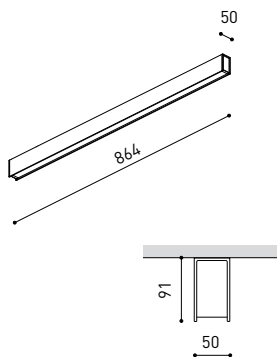

DIMENSIONS

| PRODUCT                     |   |
|-----------------------------|---|
| Name                        | FIFTY SURFACE 90 DIM DALI/PUSH 3000K NT |
| Reference                   | A2320121NT                              |
| Color                       | Textured black                          |
| RAL                         | 9005                                    |
| Category                    | SURFACE                                 |
| LIGHTING INFORMATION        |   |
| Light source                | LED                                     |
| Gross luminous flux         | 2190 Lm                                 |
| Power                       | 15,3 W                                  |
| Power values of the system  | 17,39 W                                 |
| Colour temperature          | 3000 K                                  |
| Colour Rendering Index      | CRI>90                                  |
| Chromatic stability         | Mac Adam Step 2                         |
| Light beam angle            | 102°                                    |
| Lighting efficiency         | 70%                                     |
| Efficacy                    | 143 Lm/W                                |
| Current intensity           | 600 mA                                  |
| Dimming                     | DALI / Push                             |
| Control through bluetooth   | Please Consult                          |
| Driver                      | Included                                |
| Electrical insulation class | ⊕                                       |
| Voltage                     | 220 V/240 V                             |
| Frequency                   | 50/60 Hz                                |
| Energy efficiency           | A+                                      |
| LED lifespan                | L80B10 (Tc=80°C) >60.000h               |
| OTHER DATA                  |   |
| Ingress Protection          | IP20                                    |
| Diffuser included           | Yes                                     |
| Weight                      | 3550 g.                                 |
| Packaged weight             | 4620 g.                                 |
| Packaging dimensions        | Ø128 × 1285 mm.                         |
| Units per package           | 1                                       |
| Materials                   | Aluminium / Polycarbonate               |