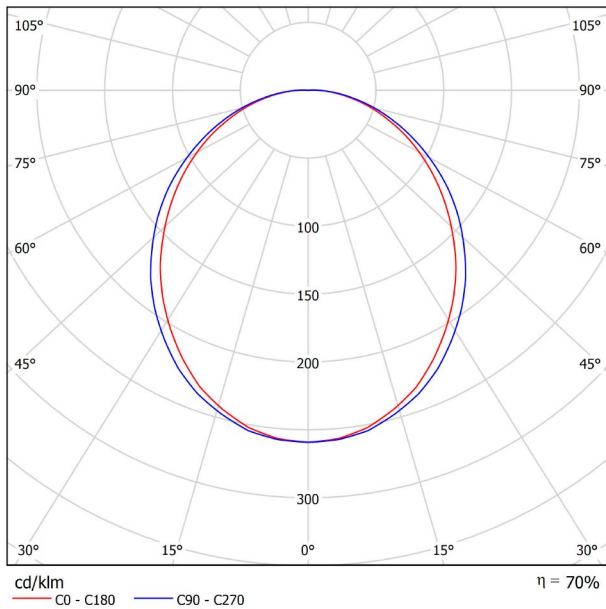

DIMENSIONS

PRODUCT	
Name	FIFTY SURFACE 90 DIM DALI/PUSH 3000K WT
Reference	A2320121WT
Color	Textured white
RAL	9016
Category	SURFACE
LIGHTING INFORMATION	
Light source	LED
Gross luminous flux	2190 Lm
Power	15,3 W
Power values of the system	17,39 W
Colour temperature	3000 K
Colour Rendering Index	CRI>90
Chromatic stability	Mac Adam Step 2
Light beam angle	102°
Lighting efficiency	70%
Efficacy	143 Lm/W
Current intensity	600 mA
Dimming	DALI / Push
Control through bluetooth	Please Consult
Driver	Included
Electrical insulation class	⊕
Voltage	220 V/240 V
Frequency	50/60 Hz
Energy efficiency	A+
LED lifespan	L80B10 (Tc=80°C) >60.000h
OTHER DATA	
Ingress Protection	IP20
Diffuser included	Yes
Weight	3550 g.
Packaged weight	4620 g.
Packaging dimensions	Ø128 × 1285 mm.
Units per package	1
Materials	Aluminium / Polycarbonate

Fifty Surface, is the LED profile for surface applications; ideal for longitudinal lighting solutions, where its diffuser contributes to light up in a functional way. On the whole, this profile is capable of assuming the task of highlighting the different lines, volumes or lanes which are defined in the architecture of spaces.

POLAR DIAGRAM

CONICAL DIAGRAM