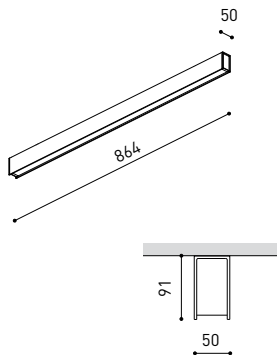

DIMENSIONS

PRODUCT	
Name	FIFTY SURFACE 90 DIM DALI/PUSH 3000K WT
Reference	A2320121WT
Color	Textured white
RAL	9016
Category	SURFACE
LIGHTING INFORMATION	
Light source	LED
Gross luminous flux	2190 Lm
Power	15,3 W
Power values of the system	17,39 W
Colour temperature	3000 K
Colour Rendering Index	CRI>90
Chromatic stability	Mac Adam Step 2
Light beam angle	102°
Lighting efficiency	70%
Efficacy	143 Lm/W
Current intensity	600 mA
Dimming	DALI / Push
Control through bluetooth	Please Consult
Driver	Included
Electrical insulation class	⊕
Voltage	220 V/240 V
Frequency	50/60 Hz
Energy efficiency	A+
LED lifespan	L80B10 (Tc=80°C) >60.000h
OTHER DATA	
Ingress Protection	IP20
Diffuser included	Yes
Weight	3550 g.
Packaged weight	4620 g.
Packaging dimensions	Ø128 × 1285 mm.
Units per package	1
Materials	Aluminium / Polycarbonate

Fifty Surface, is the LED profile for surface applications; ideal for longitudinal lighting solutions, where its diffuser contributes to light up in a functional way. On the whole, this profile is capable of assuming the task of highlighting the different lines, volumes or lanes which are defined in the architecture of spaces.