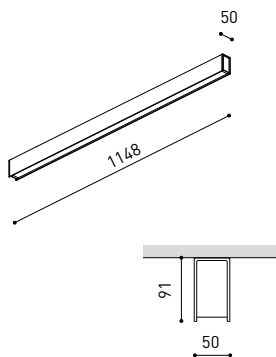

DIMENSIONS

PRODUCT	
Name	FIFTY SURFACE 120 DIM DALI/PUSH 3000K NT
Reference	A2320221NT
Color	Textured black
RAL	9005
Category	SURFACE
LIGHTING INFORMATION	
Light source	LED
Gross luminous flux	2920 Lm
Power	20,4 W
Power values of the system	23,18 W
Colour temperature	3000 K
Colour Rendering Index	CRI>90
Chromatic stability	Mac Adam Step 2
Light beam angle	102°
Lighting efficiency	70%
Efficacy	143 Lm/W
Current intensity	600 mA
Dimming	DALI / Push
Control through bluetooth	Please Consult
Driver	Included
Electrical insulation class	⊕
Voltage	220 V/240 V
Frequency	50/60 Hz
Energy efficiency	A+
LED lifespan	L80B10 (Tc=80°C) >60.000h
OTHER DATA	
Ingress Protection	IP20
Diffuser included	Yes
Weight	4730 g.
Packaged weight	6150 g.
Packaging dimensions	Ø128 × 2985 mm.
Units per package	1
Materials	Aluminium / Polycarbonate

Fifty Surface, is the LED profile for surface applications; ideal for longitudinal lighting solutions, where its diffuser contributes to light up in a functional way. On the whole, this profile is capable of assuming the task of highlighting the different lines, volumes or lanes which are defined in the architecture of spaces.