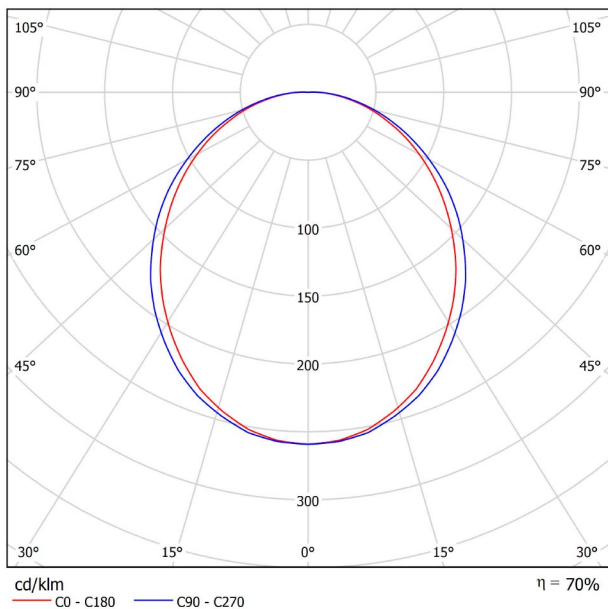

DIMENSIONS

PRODUCT	
Name	FIFTY SURFACE 120 DIM DALI/PUSH 3000K NT
Reference	A2320221NT
Color	Textured black
RAL	9005
Category	SURFACE
LIGHTING INFORMATION	
Light source	LED
Gross luminous flux	2920 Lm
Power	20,4 W
Power values of the system	23,18 W
Colour temperature	3000 K
Colour Rendering Index	CRI>90
Chromatic stability	Mac Adam Step 2
Light beam angle	102°
Lighting efficiency	70%
Efficacy	143 Lm/W
Current intensity	600 mA
Dimming	DALI / Push
Control through bluetooth	Please Consult
Driver	Included
Electrical insulation class	⊕
Voltage	220 V/240 V
Frequency	50/60 Hz
Energy efficiency	A+
LED lifespan	L80B10 (Tc=80°C) >60.000h
OTHER DATA	
Ingress Protection	IP20
Diffuser included	Yes
Weight	4730 g.
Packaged weight	6150 g.
Packaging dimensions	Ø128 × 2985 mm.
Units per package	1
Materials	Aluminium / Polycarbonate

Fifty Surface, is the LED profile for surface applications; ideal for longitudinal lighting solutions, where its diffuser contributes to light up in a functional way. On the whole, this profile is capable of assuming the task of highlighting the different lines, volumes or lanes which are defined in the architecture of spaces.

POLAR DIAGRAM

CONICAL DIAGRAM