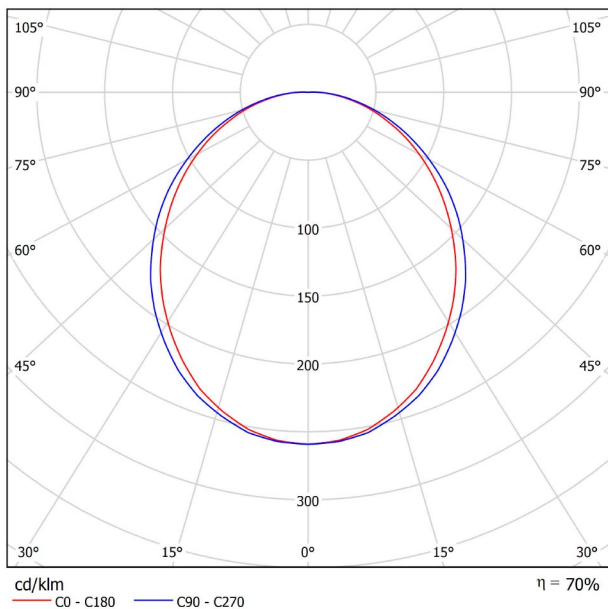

DIMENSIONS

PRODUCT	
Name	FIFTY SURFACE 120 DIM DALI/PUSH 3000K WT
Reference	A2320221WT
Color	Textured white
RAL	9016
Category	SURFACE
LIGHTING INFORMATION	
Light source	LED
Gross luminous flux	2920 Lm
Power	20,4 W
Power values of the system	23,18 W
Colour temperature	3000 K
Colour Rendering Index	CRI>90
Chromatic stability	Mac Adam Step 2
Light beam angle	102°
Lighting efficiency	70%
Efficacy	143 Lm/W
Current intensity	600 mA
Dimming	DALI / Push
Control through bluetooth	Please Consult
Driver	Included
Electrical insulation class	⊕
Voltage	220 V/240 V
Frequency	50/60 Hz
Energy efficiency	A+
LED lifespan	L80B10 (Tc=80°C) >60.000h
OTHER DATA	
Ingress Protection	IP20
Diffuser included	Yes
Weight	4730 g.
Packaged weight	6150 g.
Packaging dimensions	Ø128 × 2985 mm.
Units per package	1
Materials	Aluminium / Polycarbonate

Fifty Surface, is the LED profile for surface applications; ideal for longitudinal lighting solutions, where its diffuser contributes to light up in a functional way. On the whole, this profile is capable of assuming the task of highlighting the different lines, volumes or lanes which are defined in the architecture of spaces.

POLAR DIAGRAM

CONICAL DIAGRAM