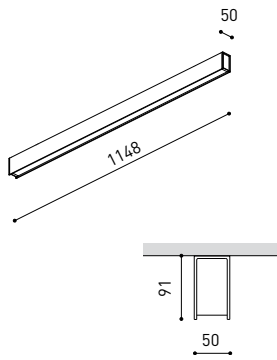

DIMENSIONS

PRODUCT	
Name	FIFTY SURFACE 120 DIM DALI/PUSH 3000K WT
Reference	A2320221WT
Color	Textured white
RAL	9016
Category	SURFACE
LIGHTING INFORMATION	
Light source	LED
Gross luminous flux	2920 Lm
Power	20,4 W
Power values of the system	23,18 W
Colour temperature	3000 K
Colour Rendering Index	CRI>90
Chromatic stability	Mac Adam Step 2
Light beam angle	102°
Lighting efficiency	70%
Efficacy	143 Lm/W
Current intensity	600 mA
Dimming	DALI / Push
Control through bluetooth	Please Consult
Driver	Included
Electrical insulation class	⊕
Voltage	220 V/240 V
Frequency	50/60 Hz
Energy efficiency	A+
LED lifespan	L80B10 (Tc=80°C) >60.000h
OTHER DATA	
Ingress Protection	IP20
Diffuser included	Yes
Weight	4730 g.
Packaged weight	6150 g.
Packaging dimensions	Ø128 × 2985 mm.
Units per package	1
Materials	Aluminium / Polycarbonate

Fifty Surface, is the LED profile for surface applications; ideal for longitudinal lighting solutions, where its diffuser contributes to light up in a functional way. On the whole, this profile is capable of assuming the task of highlighting the different lines, volumes or lanes which are defined in the architecture of spaces.