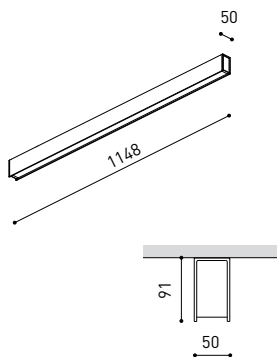

DIMENSIONS

PRODUCT	
Name	FIFTY SURFACE 120 DIM DALI/PUSH 4000K NT
Reference	A2320222NT
Color	Textured black
RAL	9005
Category	SURFACE
LIGHTING INFORMATION	
Light source	LED
Gross luminous flux	3000 Lm
Power	20,4 W
Power values of the system	23,18 W
Colour temperature	4000 K
Colour Rendering Index	CRI>90
Chromatic stability	Mac Adam Step 2
Light beam angle	102°
Lighting efficiency	70%
Efficacy	147 Lm/W
Current intensity	600 mA
Dimming	DALI / Push
Control through bluetooth	Please Consult
Driver	Included
Electrical insulation class	⊕
Voltage	220 V/240 V
Frequency	50/60 Hz
Energy efficiency	A+
LED lifespan	L80B10 (Tc=80°C) >60.000h
OTHER DATA	
Ingress Protection	IP20
Diffuser included	Yes
Weight	4730 g.
Packaged weight	6150 g.
Packaging dimensions	Ø128 × 2985 mm.
Units per package	1
Materials	Aluminium / Polycarbonate

Fifty Surface, is the LED profile for surface applications; ideal for longitudinal lighting solutions, where its diffuser contributes to light up in a functional way. On the whole, this profile is capable of assuming the task of highlighting the different lines, volumes or lanes which are defined in the architecture of spaces.