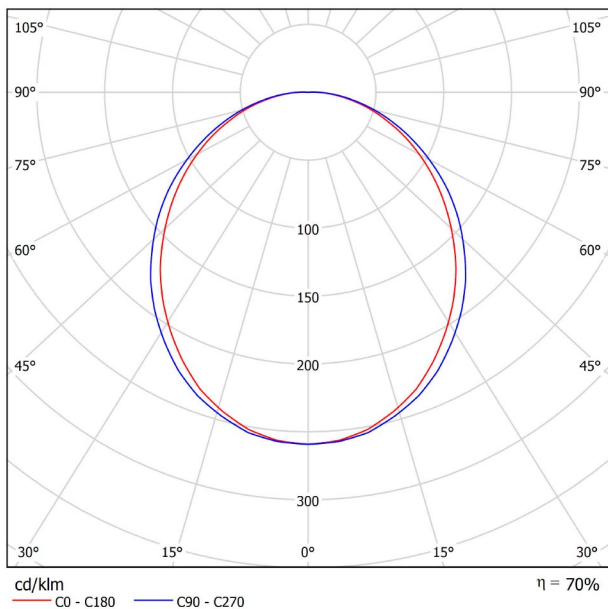

DIMENSIONS

PRODUCT	
Name	FIFTY SURFACE 120 DIM DALI/PUSH 4000K WT
Reference	A2320222WT
Color	Textured white
RAL	9016
Category	SURFACE
LIGHTING INFORMATION	
Light source	LED
Gross luminous flux	3000 Lm
Power	20,4 W
Power values of the system	23,18 W
Colour temperature	4000 K
Colour Rendering Index	CRI>90
Chromatic stability	Mac Adam Step 2
Light beam angle	102°
Lighting efficiency	70%
Efficacy	147 Lm/W
Current intensity	600 mA
Dimming	DALI / Push
Control through bluetooth	Please Consult
Driver	Included
Electrical insulation class	⊕
Voltage	220 V/240 V
Frequency	50/60 Hz
Energy efficiency	A+
LED lifespan	L80B10 (Tc=80°C) >60.000h
OTHER DATA	
Ingress Protection	IP20
Diffuser included	Yes
Weight	4730 g.
Packaged weight	6150 g.
Packaging dimensions	Ø128 × 2985 mm.
Units per package	1
Materials	Aluminium / Polycarbonate

Fifty Surface, is the LED profile for surface applications; ideal for longitudinal lighting solutions, where its diffuser contributes to light up in a functional way. On the whole, this profile is capable of assuming the task of highlighting the different lines, volumes or lanes which are defined in the architecture of spaces.

POLAR DIAGRAM

CONICAL DIAGRAM