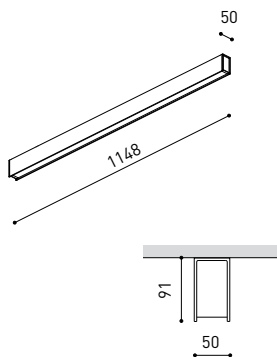

DIMENSIONS

PRODUCT	
Name	FIFTY SURFACE 120 DIM DALI/PUSH 4000K WT
Reference	A2320222WT
Color	Textured white
RAL	9016
Category	SURFACE
LIGHTING INFORMATION	
Light source	LED
Gross luminous flux	3000 Lm
Power	20,4 W
Power values of the system	23,18 W
Colour temperature	4000 K
Colour Rendering Index	CRI>90
Chromatic stability	Mac Adam Step 2
Light beam angle	102°
Lighting efficiency	70%
Efficacy	147 Lm/W
Current intensity	600 mA
Dimming	DALI / Push
Control through bluetooth	Please Consult
Driver	Included
Electrical insulation class	⊕
Voltage	220 V/240 V
Frequency	50/60 Hz
Energy efficiency	A+
LED lifespan	L80B10 (Tc=80°C) >60.000h
OTHER DATA	
Ingress Protection	IP20
Diffuser included	Yes
Weight	4730 g.
Packaged weight	6150 g.
Packaging dimensions	Ø128 × 2985 mm.
Units per package	1
Materials	Aluminium / Polycarbonate

Fifty Surface, is the LED profile for surface applications; ideal for longitudinal lighting solutions, where its diffuser contributes to light up in a functional way. On the whole, this profile is capable of assuming the task of highlighting the different lines, volumes or lanes which are defined in the architecture of spaces.