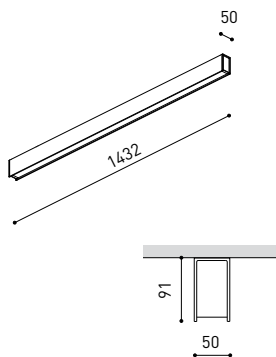

DIMENSIONS

PRODUCT	
Name	FIFTY SURFACE 150 DIM DALI/PUSH 3000K NT
Reference	A2320321NT
Color	Textured black
RAL	9005
Category	SURFACE
LIGHTING INFORMATION	
Light source	LED
Gross luminous flux	3650 Lm
Power	25,5 W
Power values of the system	28,98 W
Colour temperature	3000 K
Colour Rendering Index	CRI>90
Chromatic stability	Mac Adam Step 2
Light beam angle	102°
Lighting efficiency	70%
Efficacy	143 Lm/W
Current intensity	600 mA
Dimming	DALI / Push
Control through bluetooth	Please Consult
Driver	Included
Electrical insulation class	⊕
Voltage	220 V/240 V
Frequency	50/60 Hz
Energy efficiency	A+
LED lifespan	L80B10 (Tc=80°C) >60.000h
OTHER DATA	
Ingress Protection	IP20
Diffuser included	Yes
Weight	5920 g.
Packaged weight	7635 g.
Packaging dimensions	Ø128 × 1285 mm.
Units per package	1
Materials	Aluminium / Polycarbonate

Fifty Surface, is the LED profile for surface applications; ideal for longitudinal lighting solutions, where its diffuser contributes to light up in a functional way. On the whole, this profile is capable of assuming the task of highlighting the different lines, volumes or lanes which are defined in the architecture of spaces.