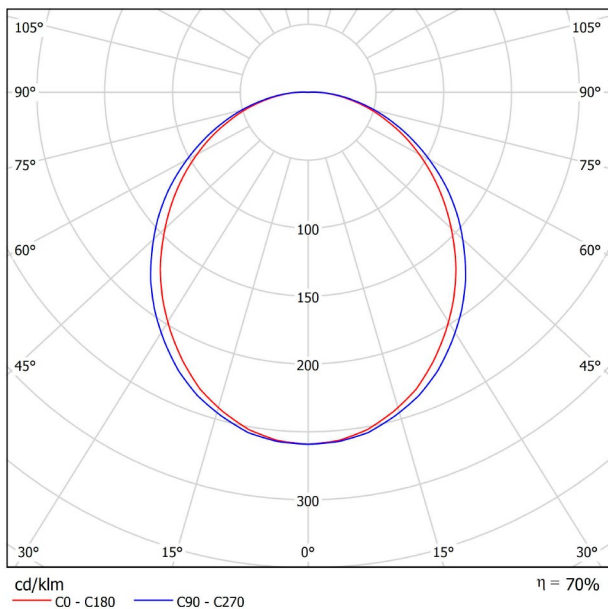

DIMENSIONS

PRODUCT	
Name	FIFTY SURFACE 150 DIM DALI/PUSH 3000K NT
Reference	A2320321NT
Color	Textured black
RAL	9005
Category	SURFACE
LIGHTING INFORMATION	
Light source	LED
Gross luminous flux	3650 Lm
Power	25,5 W
Power values of the system	28,98 W
Colour temperature	3000 K
Colour Rendering Index	CRI>90
Chromatic stability	Mac Adam Step 2
Light beam angle	102°
Lighting efficiency	70%
Efficacy	143 Lm/W
Current intensity	600 mA
Dimming	DALI / Push
Control through bluetooth	Please Consult
Driver	Included
Electrical insulation class	⊕
Voltage	220 V/240 V
Frequency	50/60 Hz
Energy efficiency	A+
LED lifespan	L80B10 (Tc=80°C) >60.000h
OTHER DATA	
Ingress Protection	IP20
Diffuser included	Yes
Weight	5920 g.
Packaged weight	7635 g.
Packaging dimensions	Ø128 × 1285 mm.
Units per package	1
Materials	Aluminium / Polycarbonate

Fifty Surface, is the LED profile for surface applications; ideal for longitudinal lighting solutions, where its diffuser contributes to light up in a functional way. On the whole, this profile is capable of assuming the task of highlighting the different lines, volumes or lanes which are defined in the architecture of spaces.

POLAR DIAGRAM

CONICAL DIAGRAM