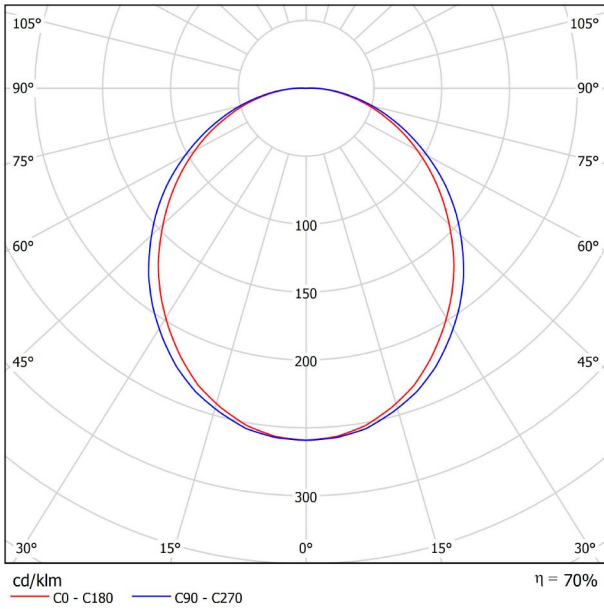

DIMENSIONS

PRODUCT	
Name	FIFTY SURFACE 150 DIM DALI/PUSH 3000K WT
Reference	A2320321WT
Color	Textured white
RAL	9016
Category	SURFACE
LIGHTING INFORMATION	
Light source	LED
Gross luminous flux	3650 Lm
Power	25,5 W
Power values of the system	28,98 W
Colour temperature	3000 K
Colour Rendering Index	CRI>90
Chromatic stability	Mac Adam Step 2
Light beam angle	102°
Lighting efficiency	70%
Efficacy	143 Lm/W
Current intensity	600 mA
Dimming	DALI / Push
Control through bluetooth	Please Consult
Driver	Included
Electrical insulation class	⊕
Voltage	220 V/240 V
Frequency	50/60 Hz
Energy efficiency	A+
LED lifespan	L80B10 (Tc=80°C) >60.000h
OTHER DATA	
Ingress Protection	IP20
Diffuser included	Yes
Weight	5920 g.
Packaged weight	7635 g.
Packaging dimensions	Ø128 × 1285 mm.
Units per package	1
Materials	Aluminium / Polycarbonate

Fifty Surface, is the LED profile for surface applications; ideal for longitudinal lighting solutions, where its diffuser contributes to light up in a functional way. On the whole, this profile is capable of assuming the task of highlighting the different lines, volumes or lanes which are defined in the architecture of spaces.

POLAR DIAGRAM

CONICAL DIAGRAM