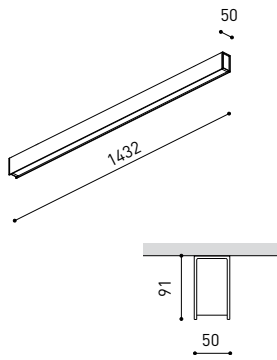

DIMENSIONS

PRODUCT	
Name	FIFTY SURFACE 150 DIM DALI/PUSH 3000K WT
Reference	A2320321WT
Color	Textured white
RAL	9016
Category	SURFACE
LIGHTING INFORMATION	
Light source	LED
Gross luminous flux	3650 Lm
Power	25,5 W
Power values of the system	28,98 W
Colour temperature	3000 K
Colour Rendering Index	CRI>90
Chromatic stability	Mac Adam Step 2
Light beam angle	102°
Lighting efficiency	70%
Efficacy	143 Lm/W
Current intensity	600 mA
Dimming	DALI / Push
Control through bluetooth	Please Consult
Driver	Included
Electrical insulation class	⊕
Voltage	220 V/240 V
Frequency	50/60 Hz
Energy efficiency	A+
LED lifespan	L80B10 (Tc=80°C) >60.000h
OTHER DATA	
Ingress Protection	IP20
Diffuser included	Yes
Weight	5920 g.
Packaged weight	7635 g.
Packaging dimensions	Ø128 × 1285 mm.
Units per package	1
Materials	Aluminium / Polycarbonate

Fifty Surface, is the LED profile for surface applications; ideal for longitudinal lighting solutions, where its diffuser contributes to light up in a functional way. On the whole, this profile is capable of assuming the task of highlighting the different lines, volumes or lanes which are defined in the architecture of spaces.