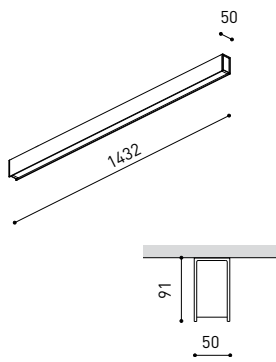

DIMENSIONS

PRODUCT	
Name	FIFTY SURFACE 150 DIM DALI/PUSH 4000K WT
Reference	A2320322WT
Color	Textured white
RAL	9016
Category	SURFACE
LIGHTING INFORMATION	
Light source	LED
Gross luminous flux	3750 Lm
Power	25,5 W
Power values of the system	28,98 W
Colour temperature	4000 K
Colour Rendering Index	CRI>90
Chromatic stability	Mac Adam Step 2
Light beam angle	102°
Lighting efficiency	70%
Efficacy	147 Lm/W
Current intensity	600 mA
Dimming	DALI / Push
Control through bluetooth	Please Consult
Driver	Included
Electrical insulation class	⊕
Voltage	220 V/240 V
Frequency	50/60 Hz
Energy efficiency	A+
LED lifespan	L80B10 (Tc=80°C) >60.000h
OTHER DATA	
Ingress Protection	IP20
Diffuser included	Yes
Weight	5920 g.
Packaged weight	7635 g.
Packaging dimensions	Ø128 × 1285 mm.
Units per package	1
Materials	Aluminium / Polycarbonate

Fifty Surface, is the LED profile for surface applications; ideal for longitudinal lighting solutions, where its diffuser contributes to light up in a functional way. On the whole, this profile is capable of assuming the task of highlighting the different lines, volumes or lanes which are defined in the architecture of spaces.