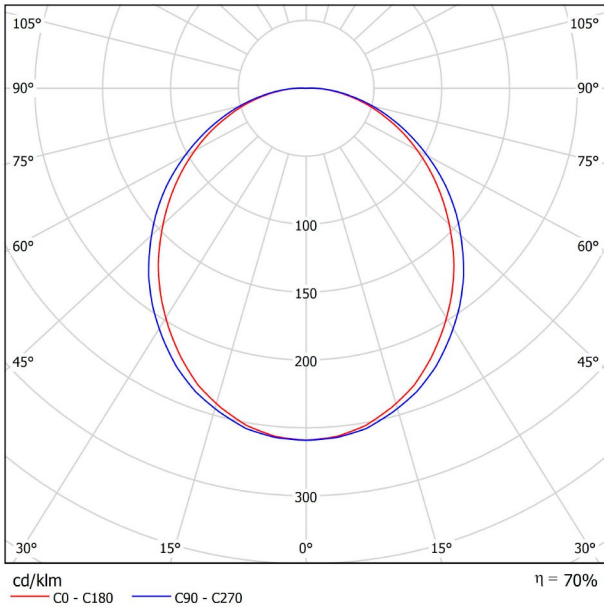

DIMENSIONS

PRODUCT	
Name	FIFTY SURFACE 150 DIM DALI/PUSH 4000K WT
Reference	A2320322WT
Color	Textured white
RAL	9016
Category	SURFACE
LIGHTING INFORMATION	
Light source	LED
Gross luminous flux	3750 Lm
Power	25,5 W
Power values of the system	28,98 W
Colour temperature	4000 K
Colour Rendering Index	CRI>90
Chromatic stability	Mac Adam Step 2
Light beam angle	102°
Lighting efficiency	70%
Efficacy	147 Lm/W
Current intensity	600 mA
Dimming	DALI / Push
Control through bluetooth	Please Consult
Driver	Included
Electrical insulation class	⊕
Voltage	220 V/240 V
Frequency	50/60 Hz
Energy efficiency	A+
LED lifespan	L80B10 (Tc=80°C) >60.000h
OTHER DATA	
Ingress Protection	IP20
Diffuser included	Yes
Weight	5920 g.
Packaged weight	7635 g.
Packaging dimensions	Ø128 × 1285 mm.
Units per package	1
Materials	Aluminium / Polycarbonate

Fifty Surface, is the LED profile for surface applications; ideal for longitudinal lighting solutions, where its diffuser contributes to light up in a functional way. On the whole, this profile is capable of assuming the task of highlighting the different lines, volumes or lanes which are defined in the architecture of spaces.

POLAR DIAGRAM

CONICAL DIAGRAM