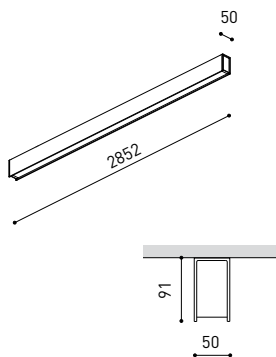

DIMENSIONS

PRODUCT	
Name	FIFTY SURFACE 300 DIM DALI/PUSH 3000K NT
Reference	A2320421NT
Color	Textured black
RAL	9005
Category	SURFACE
LIGHTING INFORMATION	
Light source	LED
Gross luminous flux	7300 Lm
Power	51 W
Power values of the system	57,95 W
Colour temperature	3000 K
Colour Rendering Index	CRI>90
Chromatic stability	Mac Adam Step 2
Light beam angle	102°
Lighting efficiency	70%
Efficacy	143 Lm/W
Current intensity	600 mA
Dimming	DALI / Push
Control through bluetooth	Please Consult
Driver	Included
Electrical insulation class	⊕
Voltage	220 V/240 V
Frequency	50/60 Hz
Energy efficiency	A+
LED lifespan	L80B10 (Tc=80°C) >60.000h
OTHER DATA	
Ingress Protection	IP20
Diffuser included	Yes
Weight	11830 g.
Packaged weight	13786 g.
Packaging dimensions	Ø128 × 2985 mm.
Units per package	1
Materials	Aluminium / Polycarbonate

Fifty Surface, is the LED profile for surface applications; ideal for longitudinal lighting solutions, where its diffuser contributes to light up in a functional way. On the whole, this profile is capable of assuming the task of highlighting the different lines, volumes or lanes which are defined in the architecture of spaces.