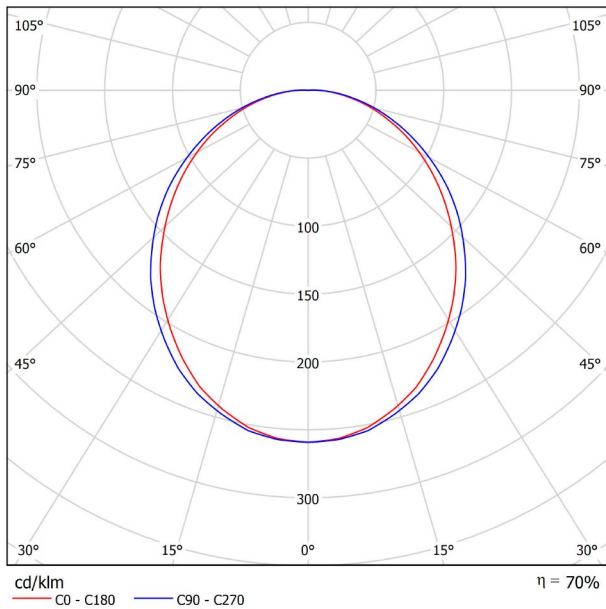

DIMENSIONS

PRODUCT	
Name	FIFTY SURFACE 300 DIM DALI/PUSH 3000K NT
Reference	A2320421NT
Color	Textured black
RAL	9005
Category	SURFACE
LIGHTING INFORMATION	
Light source	LED
Gross luminous flux	7300 Lm
Power	51 W
Power values of the system	57,95 W
Colour temperature	3000 K
Colour Rendering Index	CRI>90
Chromatic stability	Mac Adam Step 2
Light beam angle	102°
Lighting efficiency	70%
Efficacy	143 Lm/W
Current intensity	600 mA
Dimming	DALI / Push
Control through bluetooth	Please Consult
Driver	Included
Electrical insulation class	⊕
Voltage	220 V/240 V
Frequency	50/60 Hz
Energy efficiency	A+
LED lifespan	L80B10 (Tc=80°C) >60.000h
OTHER DATA	
Ingress Protection	IP20
Diffuser included	Yes
Weight	11830 g.
Packaged weight	13786 g.
Packaging dimensions	Ø128 × 2985 mm.
Units per package	1
Materials	Aluminium / Polycarbonate

Fifty Surface, is the LED profile for surface applications; ideal for longitudinal lighting solutions, where its diffuser contributes to light up in a functional way. On the whole, this profile is capable of assuming the task of highlighting the different lines, volumes or lanes which are defined in the architecture of spaces.

POLAR DIAGRAM

CONICAL DIAGRAM